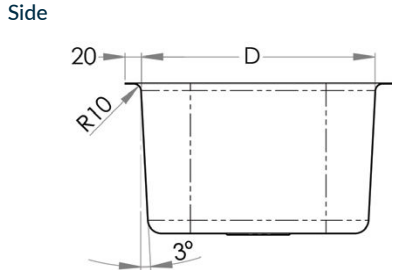

Sinks & Basins

Pressed Sink Bowls

- Constructed from 1mm 304 grade stainless steel
- 20mm flange
- Centre outlet
- Satin polish finish

PRODUCT CODE	W (mm)	D (mm)	H (mm)	OUTLET	CAPACITY
PB01	250	140	110	40	3L
PB02	290	250	165	50	10.4L
PB06	330	330	210	50	20.4L
PB08	350	250	170	50	13.1L
PB14	400	340	200	50	24.6L
PB20	450	380	200	50	31.4L
PB23	520	370	210	50	37L