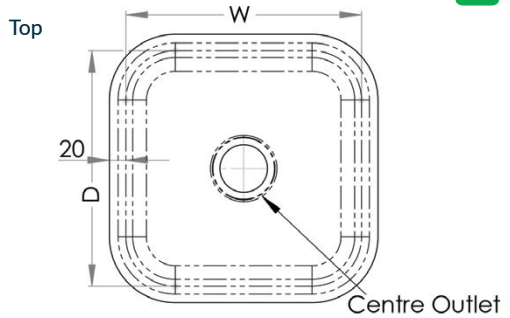

Sinks & Basins

Pressed Sink Bowls

- Constructed from 1mm 304 grade stainless steel
- 20mm flange
- Centre outlet
- Satin polish finish

PRODUCT CODE	W (mm)	D (mm)	H (mm)	OUTLET	CAPACITY
PB01	250	140	110	40	3L
PB02	290	250	165	50	10.4L
PB06	330	330	210	50	20.4L
PB08	350	250	170	50	13.1L
PB14	400	340	200	50	24.6L
PB20	450	380	200	50	31.4L
PB23	520	370	210	50	37L