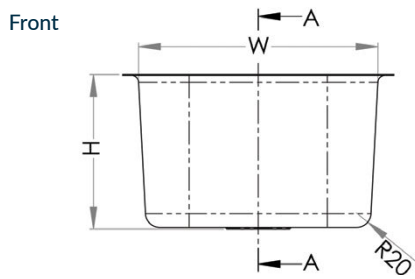

Sinks & Basins

Pressed Sink Bowls

- Constructed from 1mm 304 grade stainless steel
- 20mm flange
- Centre outlet
- Satin polish finish

PRODUCT CODE	W (mm)	D (mm)	H (mm)	OUTLET	CAPACITY
PB01	250	140	110	40	3L
PB02	290	250	165	50	10.4L
PB06	330	330	210	50	20.4L
PB08	350	250	170	50	13.1L
PB14	400	340	200	50	24.6L
PB20	450	380	200	50	31.4L
PB23	520	370	210	50	37L