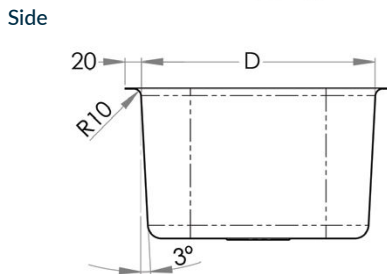

## Pressed Sink Bowls

- Constructed from 1mm 304 grade stainless steel
- 20mm flange
- Centre outlet
- Satin polish finish

PRODUCT CODE	W (mm)	D (mm)	H (mm)	OUTLET	CAPACITY
PB01	250	140	110	40	3L
PB02	290	250	165	50	10.4L
PB06	330	330	210	50	20.4L
PB08	350	250	170	50	13.1L
PB14	400	340	200	50	24.6L
PB20	450	380	200	50	31.4L
PB23	520	370	210	50	37L