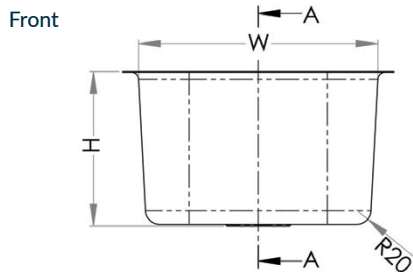

## Pressed Sink Bowls

- Constructed from 1mm 304 grade stainless steel
- 20mm flange
- Centre outlet
- Satin polish finish

PRODUCT CODE	W (mm)	D (mm)	H (mm)	OUTLET	CAPACITY
PB01	250	140	110	40	3L
PB02	290	250	165	50	10.4L
PB06	330	330	210	50	20.4L
PB08	350	250	170	50	13.1L
PB14	400	340	200	50	24.6L
PB20	450	380	200	50	31.4L
PB23	520	370	210	50	37L