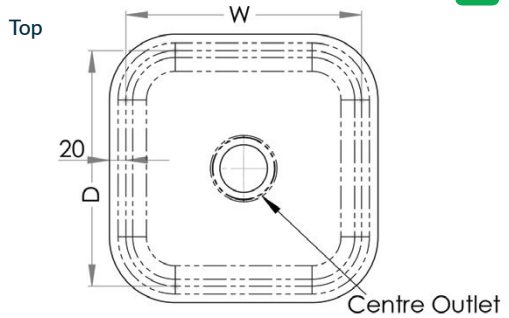

## Pressed Sink Bowls

- Constructed from 1mm 304 grade stainless steel
- 20mm flange
- Centre outlet
- Satin polish finish

PRODUCT CODE	W (mm)	D (mm)	H (mm)	OUTLET	CAPACITY
PB01	250	140	110	40	3L
PB02	290	250	165	50	10.4L
PB06	330	330	210	50	20.4L
PB08	350	250	170	50	13.1L
PB14	400	340	200	50	24.6L
PB20	450	380	200	50	31.4L
PB23	520	370	210	50	37L