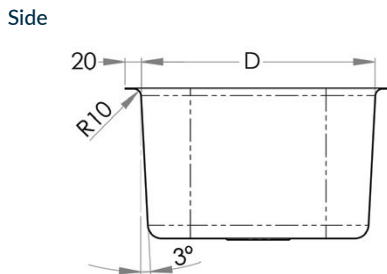

Sinks & Basins

Pressed Sink Bowls

- Constructed from 1mm 304 grade stainless steel
- 20mm flange
- Centre outlet
- Satin polish finish

PRODUCT CODE	W (mm)	D (mm)	H (mm)	OUTLET	CAPACITY
PB01	250	140	110	40	3L
PB02	290	250	165	50	10.4L
PB06	330	330	210	50	20.4L
PB08	350	250	170	50	13.1L
PB14	400	340	200	50	24.6L
PB20	450	380	200	50	31.4L
PB23	520	370	210	50	37L