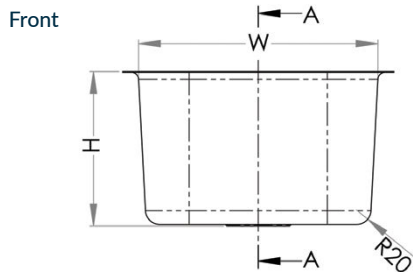

Sinks & Basins

Pressed Sink Bowls

- Constructed from 1mm 304 grade stainless steel
- 20mm flange
- Centre outlet
- Satin polish finish

PRODUCT CODE	W (mm)	D (mm)	H (mm)	OUTLET	CAPACITY
PB01	250	140	110	40	3L
PB02	290	250	165	50	10.4L
PB06	330	330	210	50	20.4L
PB08	350	250	170	50	13.1L
PB14	400	340	200	50	24.6L
PB20	450	380	200	50	31.4L
PB23	520	370	210	50	37L