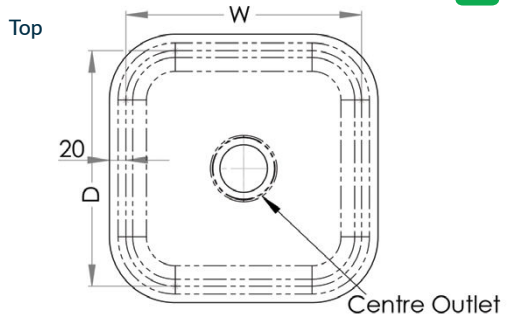

Sinks & Basins

Pressed Sink Bowls

- Constructed from 1mm 304 grade stainless steel
- 20mm flange
- Centre outlet
- Satin polish finish

PRODUCT CODE	W (mm)	D (mm)	H (mm)	OUTLET	CAPACITY
PB01	250	140	110	40	3L
PB02	290	250	165	50	10.4L
PB06	330	330	210	50	20.4L
PB08	350	250	170	50	13.1L
PB14	400	340	200	50	24.6L
PB20	450	380	200	50	31.4L
PB23	520	370	210	50	37L