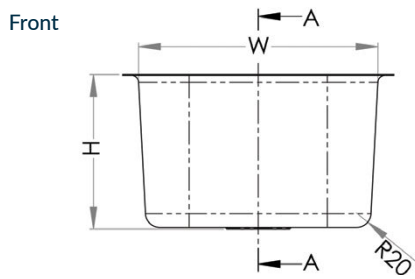

## Pressed Sink Bowls

- Constructed from 1mm 304 grade stainless steel
- 20mm flange
- Centre outlet
- Satin polish finish

PRODUCT CODE	W (mm)	D (mm)	H (mm)	OUTLET	CAPACITY
PB01	250	140	110	40	3L
PB02	290	250	165	50	10.4L
PB06	330	330	210	50	20.4L
PB08	350	250	170	50	13.1L
PB14	400	340	200	50	24.6L
PB20	450	380	200	50	31.4L
PB23	520	370	210	50	37L