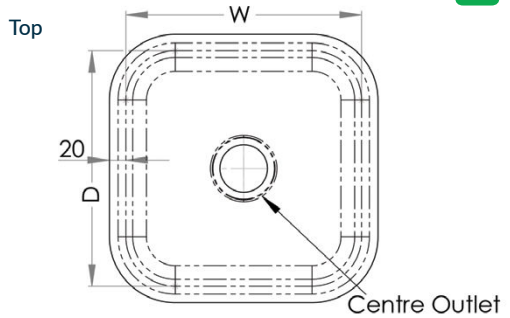

## Pressed Sink Bowls

- Constructed from 1mm 304 grade stainless steel
- 20mm flange
- Centre outlet
- Satin polish finish

PRODUCT CODE	W (mm)	D (mm)	H (mm)	OUTLET	CAPACITY
PB01	250	140	110	40	3L
PB02	290	250	165	50	10.4L
PB06	330	330	210	50	20.4L
PB08	350	250	170	50	13.1L
PB14	400	340	200	50	24.6L
PB20	450	380	200	50	31.4L
PB23	520	370	210	50	37L