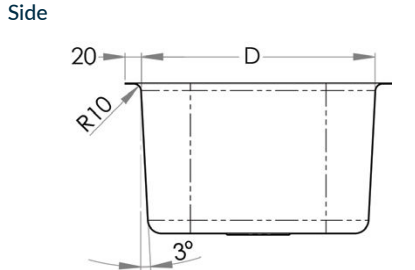

## Pressed Sink Bowls

- Constructed from 1mm 304 grade stainless steel
- 20mm flange
- Centre outlet
- Satin polish finish

PRODUCT CODE	W (mm)	D (mm)	H (mm)	OUTLET	CAPACITY
PB01	250	140	110	40	3L
PB02	290	250	165	50	10.4L
PB06	330	330	210	50	20.4L
PB08	350	250	170	50	13.1L
PB14	400	340	200	50	24.6L
PB20	450	380	200	50	31.4L
PB23	520	370	210	50	37L