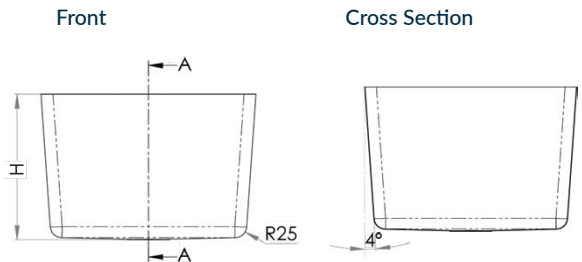

Sinks & Basins

1.2mm Hand Fabricated Economy Bowls

- Standard outlet sizes as per chart
- 90mm outlet available on request for HFS10 and HFS12. This outlet suits BW90S, BW90L, SSBW, SCRAP-S-90, SCRAP-S-90-316
- 127mm outlet available on request. This outlet suits SSBW-1, SCRAP-S and SCRAP-S316
- Centre outlet
- Cross breaks to the outlet
- Raw edge ready for welding
- Sound deadening material on bottom

1.2MM 304 GRADE STAINLESS STEEL

PRODUCT CODE	W (mm)	D (mm)	H (mm)	OUTLET	CAPACITY
HFS10	300	250	200	50	13.3L
HFS12	300	300	200	50	16.5L
HFS16	350	450	250	90	36L
HFS14	400	350	250	90	32L
HFS11	400	400	250	90	36.5L
HFS20	450	400	250	90	41.5L
HFS17	450	450	250	90	47L
HFS19	600	450	250	90	63L