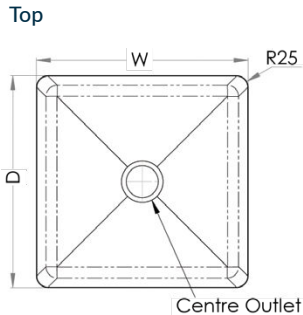

Sinks & Basins

1.2mm Hand Fabricated Economy Bowls

- Standard outlet sizes as per chart
- 90mm outlet available on request for HFS10 and HFS12. This outlet suits BW90S, BW90L, SSBW, SCRAP-S-90, SCRAP-S-90-316
- 127mm outlet available on request. This outlet suits SSBW-1, SCRAP-S and SCRAP-S316
- Centre outlet
- Cross breaks to the outlet
- Raw edge ready for welding
- Sound deadening material on bottom

1.2MM 304 GRADE STAINLESS STEEL

PRODUCT CODE	W (mm)	D (mm)	H (mm)	OUTLET	CAPACITY
HFS10	300	250	200	50	13.3L
HFS12	300	300	200	50	16.5L
HFS16	350	450	250	90	36L
HFS14	400	350	250	90	32L
HFS11	400	400	250	90	36.5L
HFS20	450	400	250	90	41.5L
HFS17	450	450	250	90	47L
HFS19	600	450	250	90	63L