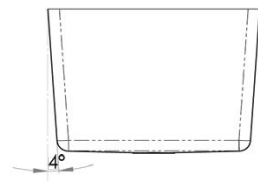

Sinks & Basins

1.2mm Hand Fabricated Economy Bowls

- Standard outlet sizes as per chart
- 90mm outlet available on request for HFS10 and HFS12. This outlet suits BW90S, BW90L, SSBW, SCRAP-S-90, SCRAP-S-90-316
- 127mm outlet available on request. This outlet suits SSBW-1, SCRAP-S and SCRAP-S316
- Centre outlet
- Cross breaks to the outlet
- Raw edge ready for welding
- Sound deadening material on bottom

Front

Cross Section

1.2MM 304 GRADE STAINLESS STEEL

| PRODUCT CODE | W (mm) | D (mm) | H (mm) | OUTLET | CAPACITY |
|--------------|--------|--------|--------|--------|----------|
| HFS10 | 300 | 250 | 200 | 50 | 13.3L |
| HFS12 | 300 | 300 | 200 | 50 | 16.5L |
| HFS16 | 350 | 450 | 250 | 90 | 36L |
| HFS14 | 400 | 350 | 250 | 90 | 32L |
| HFS11 | 400 | 400 | 250 | 90 | 36.5L |
| HFS20 | 450 | 400 | 250 | 90 | 41.5L |
| HFS17 | 450 | 450 | 250 | 90 | 47L |
| HFS19 | 600 | 450 | 250 | 90 | 63L |