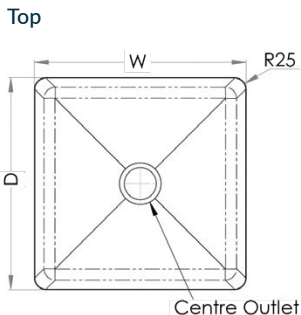

Sinks & Basins

1.2mm Hand Fabricated Economy Bowls

- Standard outlet sizes as per chart
- 90mm outlet available on request for HFS10 and HFS12. This outlet suits BW90S, BW90L, SSBW, SCRAP-S-90, SCRAP-S-90-316
- 127mm outlet available on request. This outlet suits SSBW-1, SCRAP-S and SCRAP-S316
- Centre outlet
- Cross breaks to the outlet
- Raw edge ready for welding
- Sound deadening material on bottom

Front

Cross Section

1.2MM 304 GRADE STAINLESS STEEL

| PRODUCT CODE | W (mm) | D (mm) | H (mm) | OUTLET | CAPACITY |
|--------------|--------|--------|--------|--------|----------|
| HFS10 | 300 | 250 | 200 | 50 | 13.3L |
| HFS12 | 300 | 300 | 200 | 50 | 16.5L |
| HFS16 | 350 | 450 | 250 | 90 | 36L |
| HFS14 | 400 | 350 | 250 | 90 | 32L |
| HFS11 | 400 | 400 | 250 | 90 | 36.5L |
| HFS20 | 450 | 400 | 250 | 90 | 41.5L |
| HFS17 | 450 | 450 | 250 | 90 | 47L |
| HFS19 | 600 | 450 | 250 | 90 | 63L |