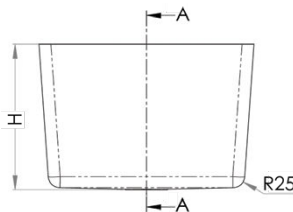

Sinks & Basins

1.2mm Hand Fabricated Economy Bowls

- Standard outlet sizes as per chart
- 90mm outlet available on request for HFS10 and HFS12. This outlet suits BW90S, BW90L, SSBW, SCRAP-S-90, SCRAP-S-90-316
- 127mm outlet available on request. This outlet suits SSBW-1, SCRAP-S and SCRAP-S316
- Centre outlet
- Cross breaks to the outlet
- Raw edge ready for welding
- Sound deadening material on bottom

Front

Cross Section

1.2MM 304 GRADE STAINLESS STEEL

| PRODUCT CODE | W (mm) | D (mm) | H (mm) | OUTLET | CAPACITY |
|--------------|--------|--------|--------|--------|----------|
| HFS10 | 300 | 250 | 200 | 50 | 13.3L |
| HFS12 | 300 | 300 | 200 | 50 | 16.5L |
| HFS16 | 350 | 450 | 250 | 90 | 36L |
| HFS14 | 400 | 350 | 250 | 90 | 32L |
| HFS11 | 400 | 400 | 250 | 90 | 36.5L |
| HFS20 | 450 | 400 | 250 | 90 | 41.5L |
| HFS17 | 450 | 450 | 250 | 90 | 47L |
| HFS19 | 600 | 450 | 250 | 90 | 63L |