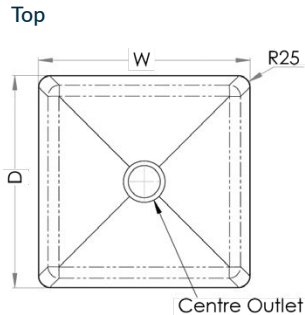

Sinks & Basins

1.2mm Hand Fabricated Economy Bowls

- Standard outlet sizes as per chart
- 90mm outlet available on request for HFS10 and HFS12. This outlet suits BW90S, BW90L, SSBW, SCRAP-S-90, SCRAP-S-90-316
- 127mm outlet available on request. This outlet suits SSBW-1, SCRAP-S and SCRAP-S316
- Centre outlet
- Cross breaks to the outlet
- Raw edge ready for welding
- Sound deadening material on bottom

1.2MM 304 GRADE STAINLESS STEEL

PRODUCT CODE	W (mm)	D (mm)	H (mm)	OUTLET	CAPACITY
HFS10	300	250	200	50	13.3L
HFS12	300	300	200	50	16.5L
HFS16	350	450	250	90	36L
HFS14	400	350	250	90	32L
HFS11	400	400	250	90	36.5L
HFS20	450	400	250	90	41.5L
HFS17	450	450	250	90	47L
HFS19	600	450	250	90	63L