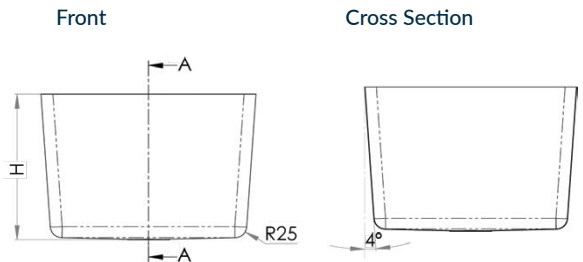

Sinks & Basins

1.2mm Hand Fabricated Economy Bowls

- Standard outlet sizes as per chart
- 90mm outlet available on request for HFS10 and HFS12. This outlet suits BW90S, BW90L, SSBW, SCRAP-S-90, SCRAP-S-90-316
- 127mm outlet available on request. This outlet suits SSBW-1, SCRAP-S and SCRAP-S316
- Centre outlet
- Cross breaks to the outlet
- Raw edge ready for welding
- Sound deadening material on bottom

1.2MM 304 GRADE STAINLESS STEEL

PRODUCT CODE	W (mm)	D (mm)	H (mm)	OUTLET	CAPACITY
HFS10	300	250	200	50	13.3L
HFS12	300	300	200	50	16.5L
HFS16	350	450	250	90	36L
HFS14	400	350	250	90	32L
HFS11	400	400	250	90	36.5L
HFS20	450	400	250	90	41.5L
HFS17	450	450	250	90	47L
HFS19	600	450	250	90	63L