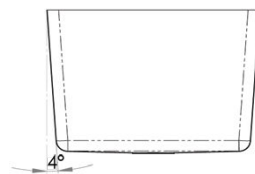

Sinks & Basins

1.2mm Hand Fabricated Premium Bowls

- Standard outlet sizes as per chart
- Directional satin polish
- 90mm outlet available on request for HF10 and HF12 - This outlet suits BW90S, BW90L, SSBW, SCRAP-S-90, SCRAP-S-90-316
- 127mm outlet available on request. This outlet suits SSBW-1, SCRAP-S and SCRAP-S316
- Centre outlet
- Cross breaks to the outlet
- Raw edge ready for welding
- Sound deadening material on bottom
- One piece construction
- Custom sizes available on request - lead times apply

Front

Cross Section

1.2MM 304 GRADE STAINLESS STEEL

| PRODUCT CODE | W (mm) | D (mm) | H (mm) | OUTLET | CAPACITY |
|--------------|--------|--------|--------|--------|----------|
| HF09 | 305 | 355 | 170 | 90 | 17L |
| HF10 | 300 | 250 | 200 | 50 | 13.3L |
| HF12 | 300 | 300 | 200 | 50 | 16.5L |
| HF13 | 350 | 300 | 300 | 90 | 27.5L |
| HF16 | 350 | 450 | 300 | 90 | 42.5L |
| HF14 | 400 | 350 | 300 | 90 | 37.5L |
| HF11 | 400 | 400 | 300 | 90 | 43.3L |
| HF15 | 450 | 300 | 300 | 90 | 36L |
| HF403030 | 400 | 300 | 300 | 90 | 35L |
| HF453520 | 450 | 350 | 200 | 90 | 31.5L |
| HF20 | 450 | 400 | 300 | 90 | 49L |
| HF17 | 450 | 450 | 300 | 90 | 55.5L |
| HF504030 | 500 | 400 | 300 | 90 | 56L |
| HF505040 | 500 | 500 | 400 | 90 | 100L |
| HF18 | 530 | 380 | 300 | 90 | 55.3L |
| HF21 | 550 | 450 | 300 | 90 | 68.5L |
| HF19 | 600 | 450 | 300 | 90 | 75L |
| HF22 | 800 | 500 | 300 | 90 | 113L |