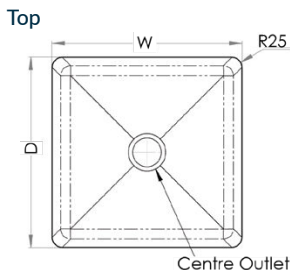

Sinks & Basins

1.2mm Hand Fabricated Premium Bowls

- Standard outlet sizes as per chart
- Directional satin polish
- 90mm outlet available on request for HF10 and HF12 - This outlet suits BW90S, BW90L, SSBW, SCRAP-S-90, SCRAP-S-90-316
- 127mm outlet available on request. This outlet suits SSBW-1, SCRAP-S and SCRAP-S316
- Centre outlet
- Cross breaks to the outlet
- Raw edge ready for welding
- Sound deadening material on bottom
- One piece construction
- Custom sizes available on request - lead times apply

Front

Cross Section

1.2MM 304 GRADE STAINLESS STEEL

| PRODUCT CODE | W (mm) | D (mm) | H (mm) | OUTLET | CAPACITY |
|--------------|--------|--------|--------|--------|----------|
| HF09 | 305 | 355 | 170 | 90 | 17L |
| HF10 | 300 | 250 | 200 | 50 | 13.3L |
| HF12 | 300 | 300 | 200 | 50 | 16.5L |
| HF13 | 350 | 300 | 300 | 90 | 27.5L |
| HF16 | 350 | 450 | 300 | 90 | 42.5L |
| HF14 | 400 | 350 | 300 | 90 | 37.5L |
| HF11 | 400 | 400 | 300 | 90 | 43.3L |
| HF15 | 450 | 300 | 300 | 90 | 36L |
| HF403030 | 400 | 300 | 300 | 90 | 35L |
| HF453520 | 450 | 350 | 200 | 90 | 31.5L |
| HF20 | 450 | 400 | 300 | 90 | 49L |
| HF17 | 450 | 450 | 300 | 90 | 55.5L |
| HF504030 | 500 | 400 | 300 | 90 | 56L |
| HF505040 | 500 | 500 | 400 | 90 | 100L |
| HF18 | 530 | 380 | 300 | 90 | 55.3L |
| HF21 | 550 | 450 | 300 | 90 | 68.5L |
| HF19 | 600 | 450 | 300 | 90 | 75L |
| HF22 | 800 | 500 | 300 | 90 | 113L |