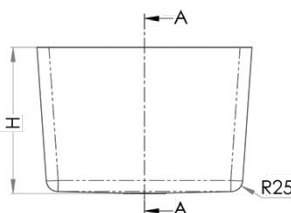

Sinks & Basins

1.2mm Hand Fabricated Premium Bowls

- Standard outlet sizes as per chart
- Directional satin polish
- 90mm outlet available on request for HF10 and HF12 - This outlet suits BW90S, BW90L, SSBW, SCRAP-S-90, SCRAP-S-90-316
- 127mm outlet available on request. This outlet suits SSBW-1, SCRAP-S and SCRAP-S316
- Centre outlet
- Cross breaks to the outlet
- Raw edge ready for welding
- Sound deadening material on bottom
- One piece construction
- Custom sizes available on request - lead times apply

Front

Cross Section

1.2MM 304 GRADE STAINLESS STEEL

| PRODUCT CODE | W (mm) | D (mm) | H (mm) | OUTLET | CAPACITY |
|--------------|--------|--------|--------|--------|----------|
| HF09 | 305 | 355 | 170 | 90 | 17L |
| HF10 | 300 | 250 | 200 | 50 | 13.3L |
| HF12 | 300 | 300 | 200 | 50 | 16.5L |
| HF13 | 350 | 300 | 300 | 90 | 27.5L |
| HF16 | 350 | 450 | 300 | 90 | 42.5L |
| HF14 | 400 | 350 | 300 | 90 | 37.5L |
| HF11 | 400 | 400 | 300 | 90 | 43.3L |
| HF15 | 450 | 300 | 300 | 90 | 36L |
| HF403030 | 400 | 300 | 300 | 90 | 35L |
| HF453520 | 450 | 350 | 200 | 90 | 31.5L |
| HF20 | 450 | 400 | 300 | 90 | 49L |
| HF17 | 450 | 450 | 300 | 90 | 55.5L |
| HF504030 | 500 | 400 | 300 | 90 | 56L |
| HF505040 | 500 | 500 | 400 | 90 | 100L |
| HF18 | 530 | 380 | 300 | 90 | 55.3L |
| HF21 | 550 | 450 | 300 | 90 | 68.5L |
| HF19 | 600 | 450 | 300 | 90 | 75L |
| HF22 | 800 | 500 | 300 | 90 | 113L |