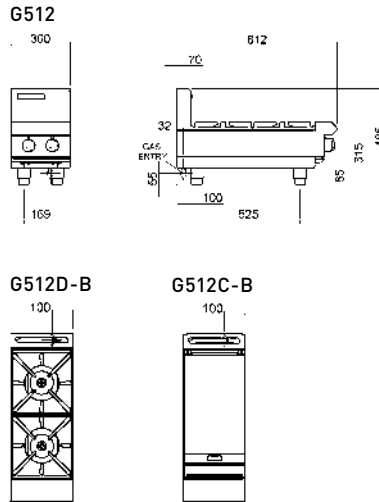

GAS COOKTOPS 300mm

G512D-B, G512C-B

Specifications

Burners

Open Burners 28MJ/hr dual flame ring with simmer rate
Griddle Burners 20MJ/hr

Gas power

G512D 56 MJ/hr, 15.5kW
G512C 20 MJ/hr, 5.5kW

Griddle Plate

300mm Griddle cooking surface
292mm x 475mm, 1387cm²

Gas connection

R 1/2 (BSP) male
All units supplied with Natural and LP gas regulator

Dimensions

Width 300mm
Depth 812mm
Height 315mm
Incl. splashback 485mm

Nett weight

47kg

Packing data

0.20m³, 70kg
Width 870mm
Depth 350mm
Height 665mm

Gas types

Available in Natural gas and LP gas, please specify when ordering
Units supplied complete with gas type conversion kits
Other gas types on request

Options

Simmer plates (replaces Potstand)
Ribbed griddle

moffat.com.au
moffat.co.nz

Australia
moffat.com.au

Moffat Pty Limited

Victoria/Tasmania
740 Springvale Road
Mulgrave, Victoria 3170
Telephone +613-9518 3888
Facsimile +613-9518 3833
vsales@moffat.com.au

New South Wales
Telephone +612-8833 4111
nswsales@moffat.com.au
South Australia
Telephone +613-9518 3888
vsales@moffat.com.au

Queensland
Telephone +617-3630 8600
qldsales@moffat.com.au

Western Australia
Telephone +618-9413 2400
wasales@moffat.com.au

New Zealand

moffat.co.nz

Moffat Limited

Rolleston
45 Illinois Drive
Izone Business Hub
Rolleston 7675
Telephone +64 3-983 6600
Facsimile +64 3-983 6660
sales@moffat.co.nz

Auckland
Telephone +64 9-574 3150
sales@moffat.co.nz

Cert. No. 6902

In line with policy to continually develop and improve its products, Moffat Limited reserves the right to change specifications and design without notice.

© Copyright Moffat Ltd
AN.BSE.01.19/1620

an Ali Group Company

The Spirit of Excellence