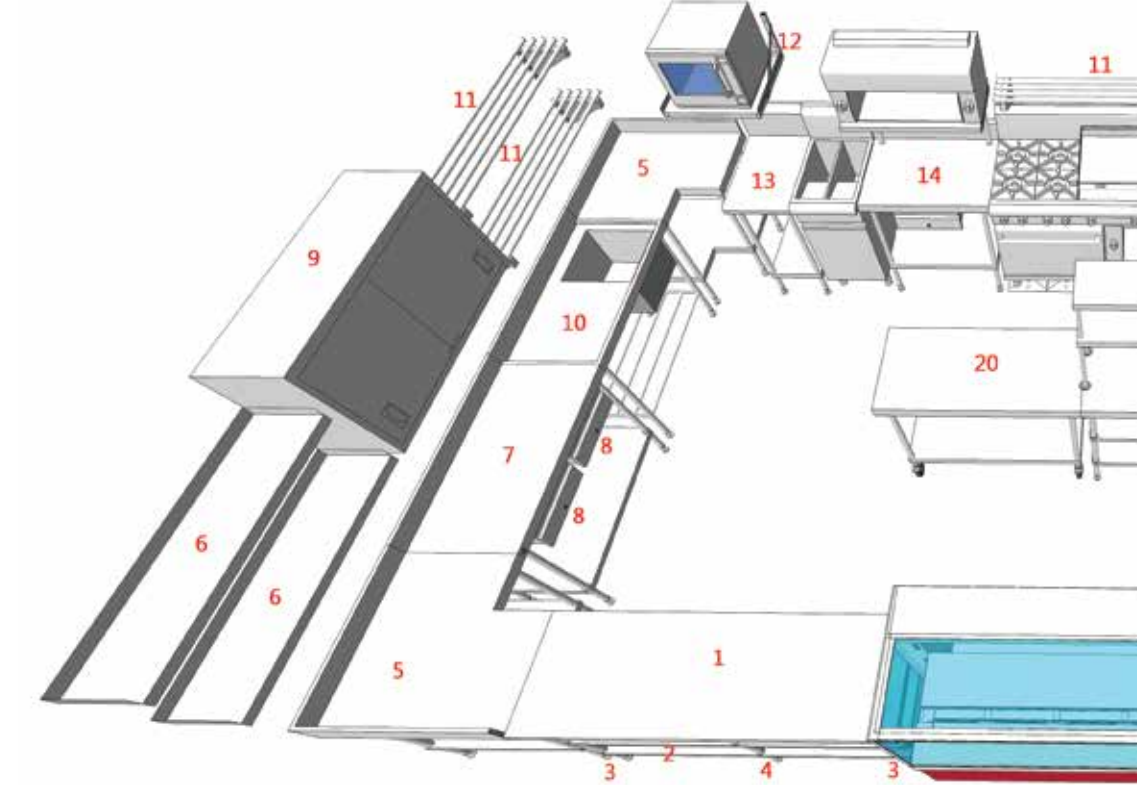

simply
available

See your local dealer
for immediate delivery

simply

the highest quality

How do you recognise quality in a modular benching system?

- The "stability test" and the "knock test"
- Close tolerance CNC engineering and machinery
- Highest quality TIG welding and professional finish
- Fully-welded sinks with uniformity of gauge thickness throughout and stainless steel reinforcing channel to worktop