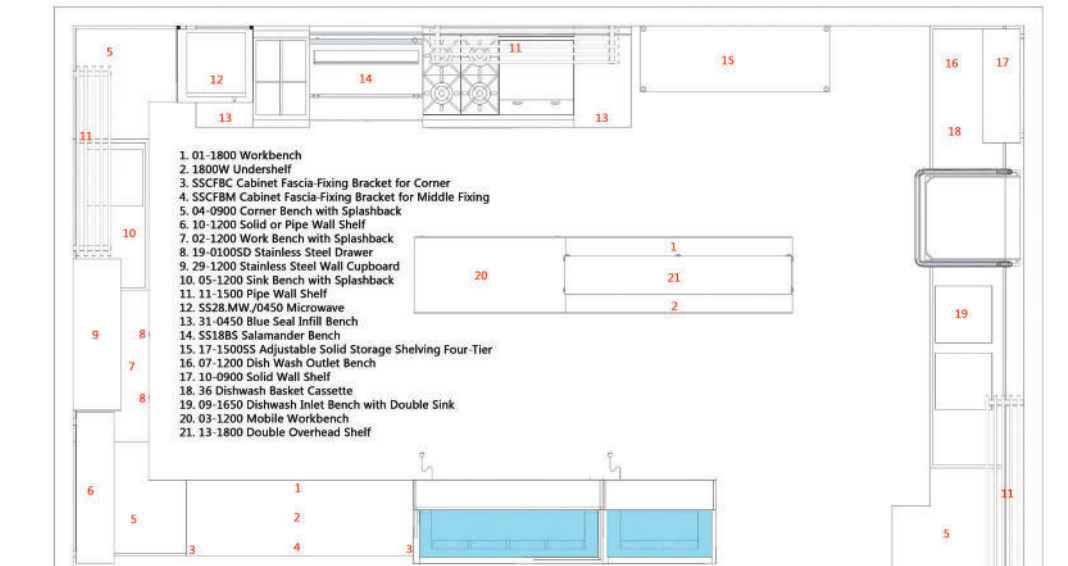

22. Leg Brace

22-LB-6-0600 22-LB-6-0900 22-LB-6-1200 22-LB-6-1500 22-LB-6-1800 22-LB-6-2100 22-LB-6-2400
22-LB-7-0600 22-LB-7-0900 22-LB-7-1200 22-LB-7-1500 22-LB-7-1800 22-LB-7-2100 22-LB-7-2400

23. Granite Workbench

23-0600b 23-0600w 23-0900b 23-0900w 23-1200b 23-1200w

24. Triple Bowl Sink with Upstand

24-6-2400TB 24-7-2400TB

25. Single Storage Shelf (to suit item 17)

25-SS Shelf-0900
25-SS Shelf-1200
25-SS Shelf-1500

26. Ingredient Bins

26-bin

27. Combi Oven Stand

27-conv 6/10+10/10
27-conv 6/20+10/20
27-E32-Turbo
27-Elux
27-Rat

28. Microwave Shelves

28-MW-0450
28-MW-0580

29. Wall Cupboards

29-WC-0900
29-WC-1200

30. Vet Cage

30-VET

31. Blue Seal/Waldorf Infill Bench

31-BS-0300
31-BS-0450
31-BS-0600
31-BS-0900
31-WD-0300
31-WD-0450
31-WD-0600
31-WD-0900

32. Door Panel Kit

32-DPK-0600
32-DPK-0900
32-DPK-1200
32-DPK-1500
32-DPK-1800
32-DPK-2100
32-DPK-2400
Also available with optional mid-shelf

32. Counter Conversion Kit

32-CCK-0600
32-CCK-0900
32-CCK-1200
32-CCK-1500
32-CCK-1800
32-CCK-2100
32-CCK-2400
Also available with optional mid-shelf

33. Bollard

33-SSB

34. Cleaner's Sink

34-CL

35. Gastronorm Dish Cassette

35-GDC

36. Glaswash Rack

36-GR

36. Dishwash Basket Stand

36-DBS

36. Dishwash Basket Cassette

36-DBC

37. Dishwash Entry/Exit

37-6-0600

38. Folding Table

38-ET

39. Sink Waste and Basket

39-90mm

40. Waiter's Station

40-WS

The Conventional System
Custom Stainless Steel Benching – Supplied & Installed
*USD $22,500

The Simply System
Modular Stainless Steel Benching – Supplied & Installed
*USD $10,093 Save *USD $12,407!!!

*pricing based on the above specification as at 2016. Price derived from an average of two Australian independent manufacturers

Specifications 600 & 700 series

- **Tops**
  - 1.2mm stainless steel no.4 finish
- **Cores**
  - 3mm Zinalume
  - 1.2 mm Stainless steel top hat stiffening channel
- **Frames/legs**
  - 38mm Dia round stainless steel tube satin polished 1.2mm thick.
  - Bench height 900mmH
  - Adjustable by 30/40mm
  - Stainless steel disc feet
- **Undershelves**
  - 1.2mm stainless steel no.4 finish with 'top hat' reinforcement
- **Bowls**
  - 1.2mm fully-welded and polished
  - 450 x 450 x 300mm deep bowls in all benches to accept 90mm sink waste
  - 600 x 450 x 300mm deep bowls in 06-6-2400 and 06-7-2400 only
  - Watermark & Watercorp approved sink waste supplied with all bowls