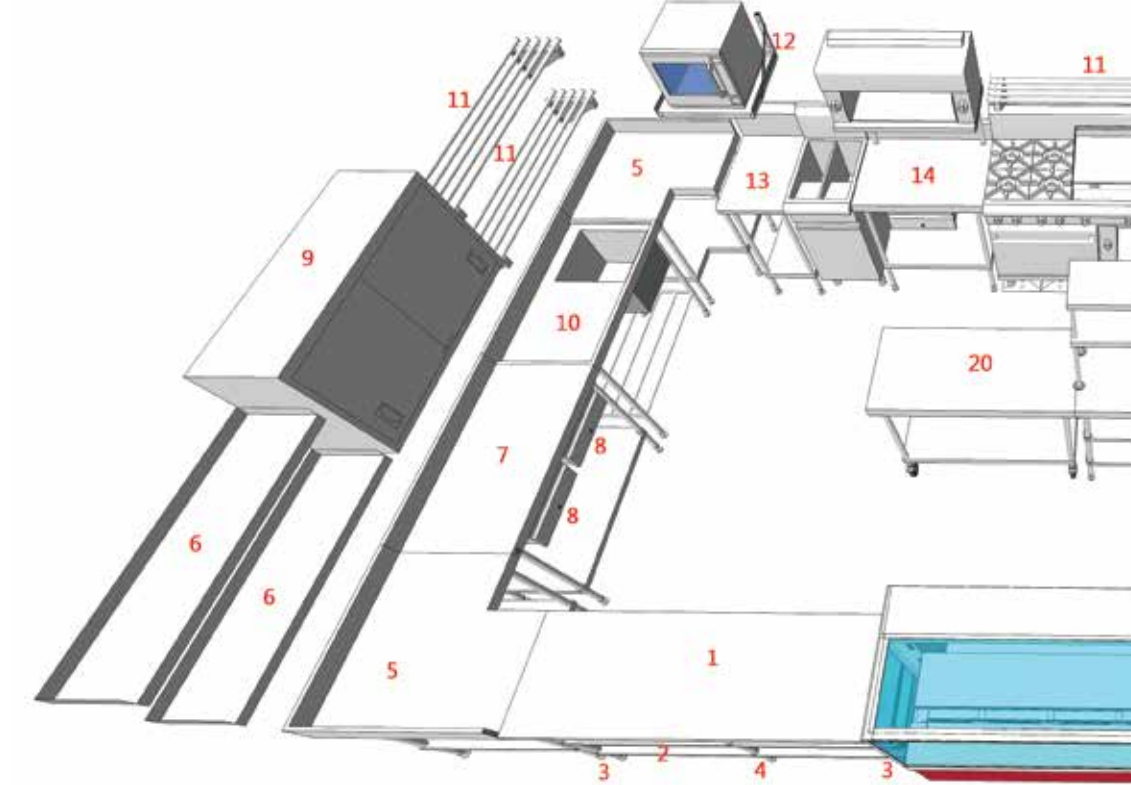

simply
available

See your local dealer
for immediate delivery

simply

the highest quality

How do you recognise quality in a modular benching system?

- The "stability test" and the "knock test"
- Close tolerance CNC engineering and machinery
- Highest quality TIG welding and professional finish
- Fully-welded sinks with uniformity of gauge thickness throughout and stainless steel reinforcing channel to worktop