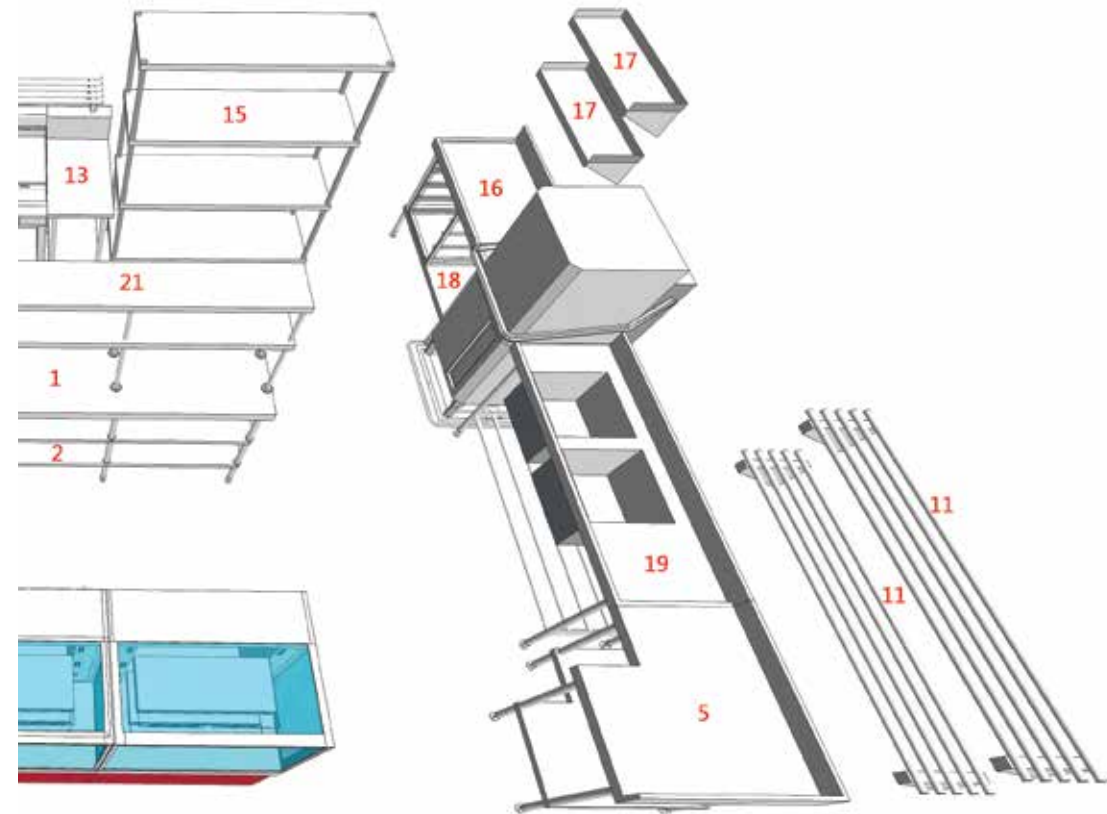

simply
the best
system