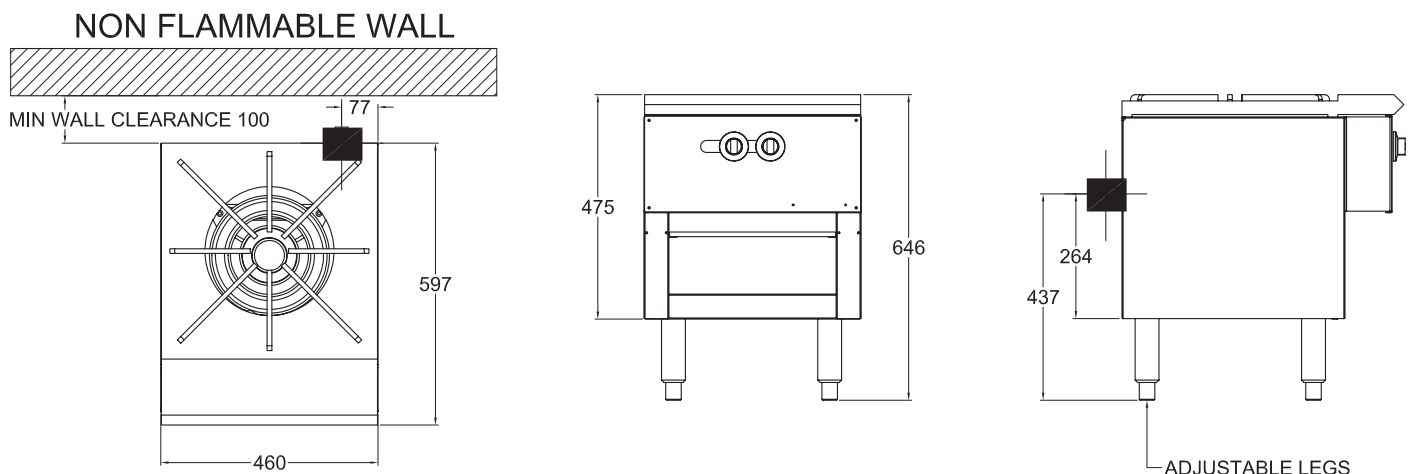

## SPI855FFD - Gas

- Triivet one piece cast
- Pilot flame failure on open burner
- Side & back finished in stainless steel
- External face stainless steel
- Stainless steel adjustable legs

### SPECIFICATIONS

<b>Dimensions (WxDxH)</b>	460 x 597 x 645
<b>Burners</b>	Single dual ring burner
<b>Gas Connection</b>	3/4" BSP

3/4" BSP Gas Connection

<b>Rating</b>	54 MJ
<b>Weight</b>	59 kg
<b>Packed</b>	0.2 m <sup>3</sup>