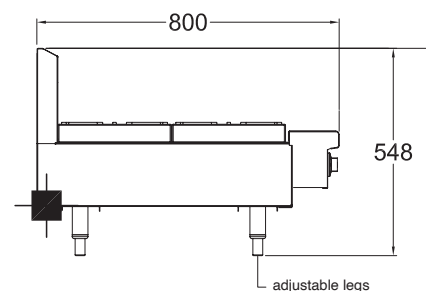

800 SERIES COOKTOP

4 Burners

PFB24 - Gas

- High performance even heat 24 Mj gas open burners and griddle options
- Pilot light standard maximising operating and energy efficiency
- Pilot flame failure on open burners
- Heavy duty removable, easy clean cast iron trivets
- Combination cooktops providing flexibility of configuration to suit any application
- Heavy duty fully welded steel body ensures rigidity and durability
- Stainless steel fascia and sides, spill zones and drip trays for ease of cleaning

Other options

Stand or bench mounted

PFB24

SPECIFICATIONS

Dimensions (WxDxH)	610 x 800 x 548 mm
Working height	320 mm
Burners	4

3/4" BSP Gas Connection

Weight	68 kg
Packed	0.3 m ³
Gas Connection	3/4" BSP
Rating	96 MJ