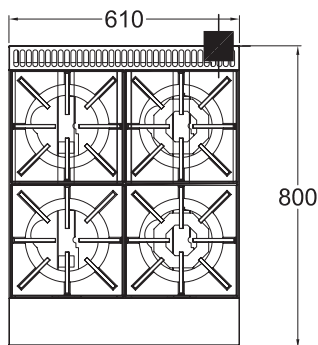

800 SERIES COOKTOP

4 Burners

PFB24 - Gas

- High performance even heat 24 Mj gas open burners and griddle options
- Pilot light standard maximising operating and energy efficiency
- Pilot flame failure on open burners
- Heavy duty removable, easy clean cast iron trivets
- Combination cooktops providing flexibility of configuration to suit any application
- Heavy duty fully welded steel body ensures rigidity and durability
- Stainless steel fascia and sides, spill zones and drip trays for ease of cleaning

Other options

Stand or bench mounted

PFB24

SPECIFICATIONS

Dimensions (WxDxH)	610 x 800 x 548 mm
Working height	320 mm
Burners	4

3/4" BSP Gas Connection

Weight	68 kg
Packed	0.3 m ³
Gas Connection	3/4" BSP
Rating	96 MJ