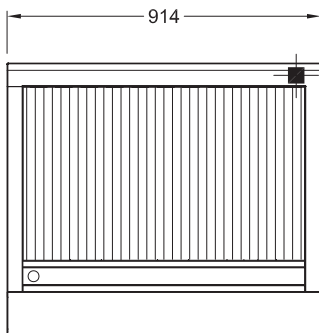

800 SERIES CHAR BROILER

RBA36L - Gas

- Heavy duty cast iron reversible grates provide greater control when cooking and energy efficiency
- Heavy duty fully welded steel body ensures rigidity and durability
- Stainless steel fascia and sides, spill zone and drip tray for ease of cleaning
- Pilot light standard maximising operating and energy efficiency
- Option of drop on griddle plate provides greater flexibility when cooking

Other options

Stand or bench mounted

Without splash back

Drop-on griddles 230, 270 or 410mm wide

RBA36L

SPECIFICATION

Dimensions (WxDxH)	914 x 800 x 720 mm
Grill size (WxD)	813 x 520 mm
Gas connection	3/4" BSP

3/4" BSP Gas Connection

Rating	III Mj
Weight	130 kg
Packed	0.5 m ³

Australia's premier food service equipment manufacturer

middleby.com.au

211-217 Woodpark Road, Smithfield NSW 2164
1800 013 123 | +61 2 9604 7333