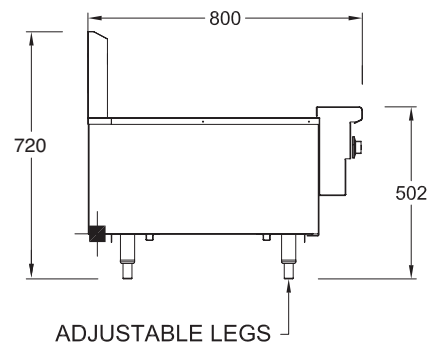

800 SERIES CHAR BROILER

RBA36L - Gas

- Heavy duty cast iron reversible grates provide greater control when cooking and energy efficiency
- Heavy duty fully welded steel body ensures rigidity and durability
- Stainless steel fascia and sides, spill zone and drip tray for ease of cleaning
- Pilot light standard maximising operating and energy efficiency
- Option of drop on griddle plate provides greater flexibility when cooking

Other options

Stand or bench mounted

Without splash back

Drop-on griddles 230, 270 or 410mm wide

RBA36L

SPECIFICATION

Dimensions (WxDxH)	914 x 800 x 720 mm
Grill size (WxD)	813 x 520 mm
Gas connection	3/4" BSP

3/4" BSP Gas Connection

Rating	III Mj
Weight	130 kg
Packed	0.5 m ³

Australia's premier food service equipment manufacturer

middleby.com.au

211-217 Woodpark Road, Smithfield NSW 2164
1800 013 123 | +61 2 9604 7333