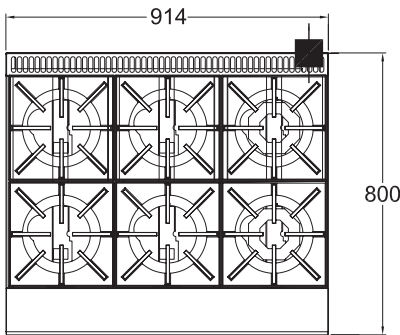

800 SERIES COOKTOP

6 Burners

PFB36 - Gas

- High performance even heat 24 Mj gas open burners and griddle options
- Pilot light standard maximising operating and energy efficiency
- Pilot flame failure on open burners
- Heavy duty removable, easy clean cast iron trivets
- Combination cooktops providing flexibility of configuration to suit any application
- Heavy duty fully welded steel body ensures rigidity and durability
- Stainless steel fascia and sides, spill zones and drip trays for ease of cleaning

Other options

Stand or bench mounted

PFB36

SPECIFICATIONS

Dimensions (WxDxH)	914 x 800 x 548 mm
Working height	320 mm
Burners	6

3/4" BSP Gas Connection

Weight	90 kg
Packed	0,4 m ³
Gas Connection	3/4" BSP
Rating	144 MJ