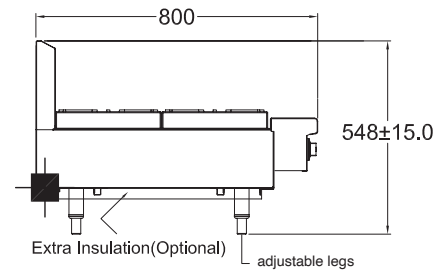

800 SERIES COOKTOP

6 Burners

PFB36 - Gas

- High performance even heat 24 Mj gas open burners and griddle options
- Pilot light standard maximising operating and energy efficiency
- Pilot flame failure on open burners
- Heavy duty removable, easy clean cast iron trivets
- Combination cooktops providing flexibility of configuration to suit any application
- Heavy duty fully welded steel body ensures rigidity and durability
- Stainless steel fascia and sides, spill zones and drip trays for ease of cleaning

Other options

Stand or bench mounted

PFB36

SPECIFICATIONS

Dimensions (WxDxH)	914 x 800 x 548 mm
Working height	320 mm
Burners	6

3/4" BSP Gas Connection

Weight	90 kg
Packed	0,4 m ³
Gas Connection	3/4" BSP
Rating	144 MJ