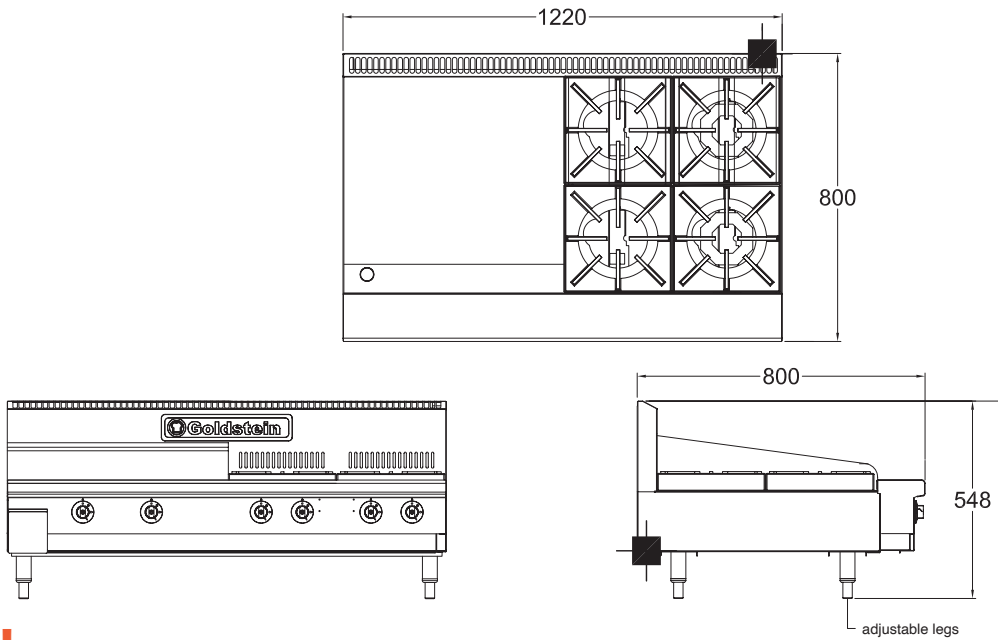

Other options

Stand or bench mounted

PFB24G4

SPECIFICATIONS

Dimensions (WxDxH)	1220 x 800 x 548 mm
Working height	320 mm
Burners	4
Griddle size (WxH)	610 x 20 mm

Weight	117 kg
Packed	0.5 m³
Gas Connection	3/4" BSP
Rating	I36 MJ

Australia's premier food service
equipment manufacturer

middleby.com.au

211-217 Woodpark Road, Smithfield NSW 2164
1800 013 123 | +61 2 9604 7333

MIDDLEBY AUSTRALIA