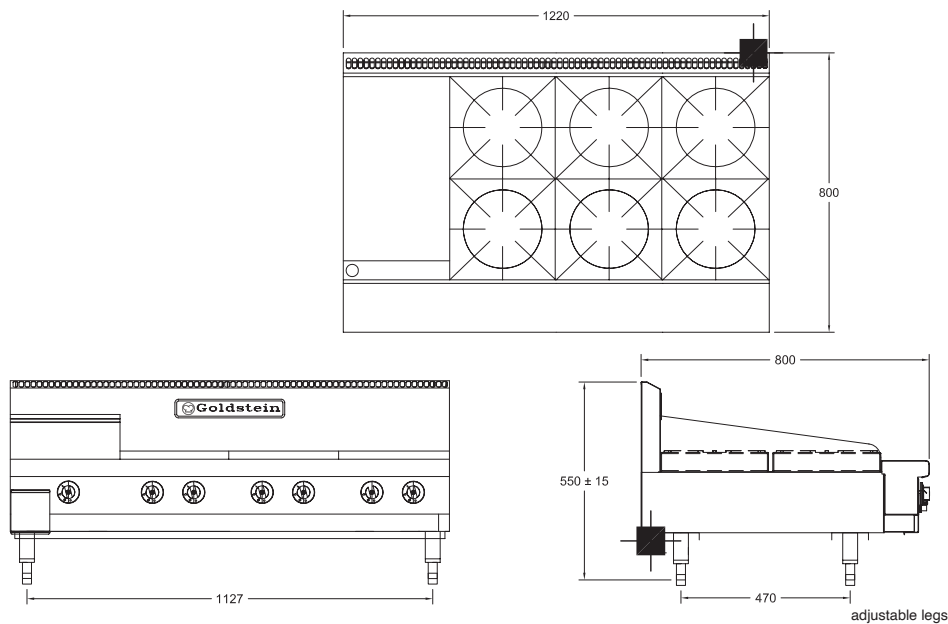

800 SERIES COOKTOP

6 Burners, 305 mm Griddle

PFBI2G6 - Gas

- High performance even heat 24 Mj gas open burners and griddle options
- Pilot light standard maximising operating and energy efficiency
- Pilot flame failure on open burners
- Heavy duty removable, easy clean cast iron trivets
- Combination cooktops providing flexibility of configuration to suit any application
- Heavy duty fully welded steel body ensures rigidity and durability
- Stainless steel fascia and sides, spill zones and drip trays for ease of cleaning

Other options

Stand or bench mounted

PFBI2G6

SPECIFICATIONS

Dimensions (WxDxH)	1220 x 800 x 548 mm
Working height	320 mm
Burners	6
Griddle size (WxH)	305 x 20 mm

Weight	117 kg
Packed	0.5 m ³
Gas Connection	3/4" BSP
Rating	164 MJ