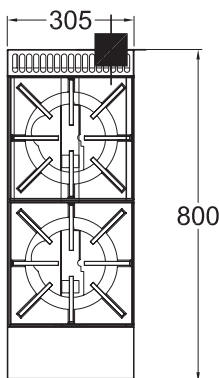

Other options

Stand or bench mounted

PFBI2

SPECIFICATIONS

Dimensions (WxDxH)	305 x 800 x 548 mm
Working height	320 mm
Burners	2

3/4" BSP Gas Connection

Weight	41 kg
Packed	0.1 m ³
Gas Connection	3/4" BSP
Rating	48 MJ