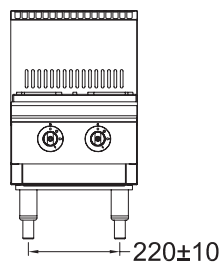

800 SERIES COOKTOP

2 Burners

PFBI2 - Gas

- High performance even heat 24 Mj gas open burners and griddle options
- Pilot light standard maximising operating and energy efficiency
- Pilot flame failure on open burners
- Heavy duty removable, easy clean cast iron trivets
- Combination cooktops providing flexibility of configuration to suit any application
- Heavy duty fully welded steel body ensures rigidity and durability
- Stainless steel fascia and sides, spill zones and drip trays for ease of cleaning

Other options

Stand or bench mounted

PFBI2

SPECIFICATIONS

Dimensions (WxDxH)	305 x 800 x 548 mm
Working height	320 mm
Burners	2

3/4" BSP Gas Connection

Weight	41 kg
Packed	0.1 m ³
Gas Connection	3/4" BSP
Rating	48 MJ