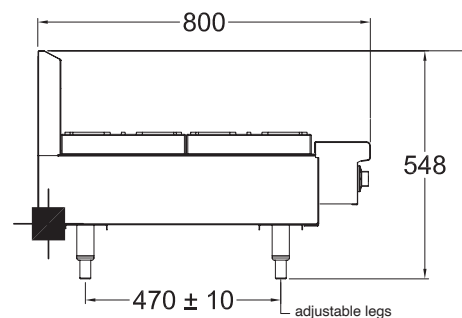

800 SERIES COOKTOP

2 Burners

PFBI2 - Gas

- High performance even heat 24 Mj gas open burners and griddle options
- Pilot light standard maximising operating and energy efficiency
- Pilot flame failure on open burners
- Heavy duty removable, easy clean cast iron trivets
- Combination cooktops providing flexibility of configuration to suit any application
- Heavy duty fully welded steel body ensures rigidity and durability
- Stainless steel fascia and sides, spill zones and drip trays for ease of cleaning

Other options

Stand or bench mounted

PFBI2

SPECIFICATIONS

Dimensions (WxDxH)	305 x 800 x 548 mm
Working height	320 mm
Burners	2

3/4" BSP Gas Connection

Weight	41 kg
Packed	0.1 m ³
Gas Connection	3/4" BSP
Rating	48 MJ