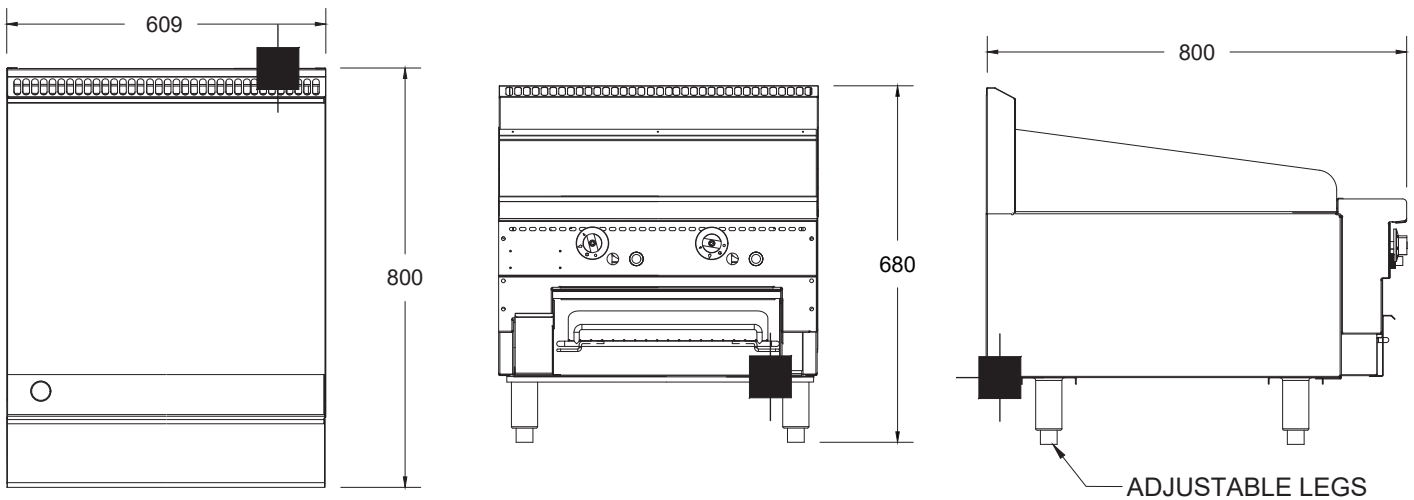

Other options

Machined steel or ribbed plates

GPGDBSA24

SPECIFICATIONS

Dimensions (WxDxH)	610 x 800 x 685 mm
Plate size (WxDxH)	610 x 520 x 12 mm
Gas connection	3/4" BSP

3/4" BSP Gas Connection

Rating	35 Mj
Weight	120 kg
Packed	0.3 m³

Australia's premier food service equipment manufacturer

middleby.com.au

211-217 Woodpark Road, Smithfield NSW 2164
1800 013 123 | +61 2 9604 7333

MIDDLEBY AUSTRALIA