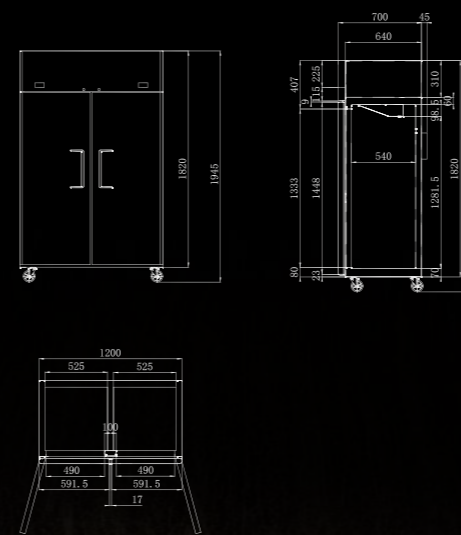

Struggling for Space - Do More with Less

See Our Dual Temp Refrigerator and Freezer

YBF9239

2 YEARS WARRANTY ON ALL PARTS AND LABOUR
EXTRA 2 YEARS WARRANTY ON PARTS WHEN YOU REGISTER WITH US ONLINE

FEATURES

- Dual-temperature all-in-one fridge and freezer
- 2 door unit only 1200mm wide
- 855 LT Capacity
- Top mounted unit
- Stainless steel exterior and interior
- 2x heavy duty compressors R404 GAS (Freezer) and R134 GAS (Fridge)
- 40 degree working ambient temperature
- 2 x Carel digital controller for independent control of fridge and freezer
- Self-closing doors
- White PVC heavy duty shelving
- Heavy duty castors for easy mobility
- Standard recessed door handles
- Safety door lock
- Magnetic door gaskets
- Pre-installed shelves - 3 per door
- Interior Light

YBF9239

Capacity	855L
Power	700W
Voltage	220-240V/50Hz
Working Temp	-2°C-+8°C / -22°C--17°C
Ambient Temp	40°C
Dimensions (mm)	W1200 x D745 x H1950,155kg
Packaging Dimensions (mm)	W1240 x D774 x H2030,165kg