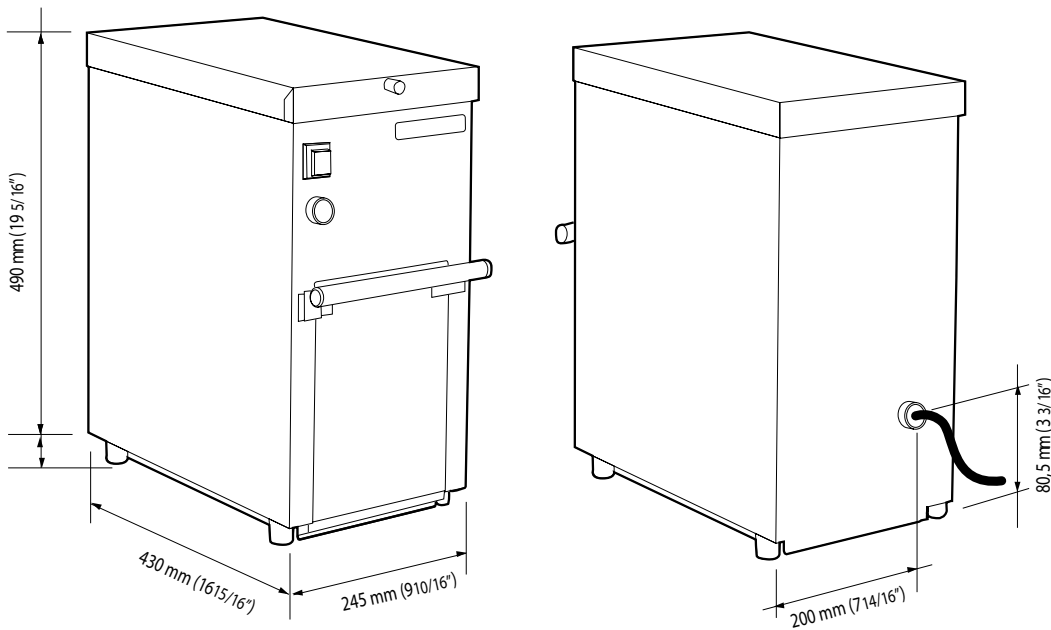

Ice Crusher

CRUSHMAN 360

moffat.com.au

Australia
Moffat Pty Limited
Victoria/Tasmania
740 Springvale Road
Mulgrave, Victoria 3170
Telephone 03-9518 3888
Facsimile 03-9518 3833
vsales@moffat.com.au

New South Wales
Telephone 02-8833 4111
nswsales@moffat.com.au

South Australia
Telephone 03-9518 3888
vsales@moffat.com.au

Queensland
Telephone 07-3630 8600
qldsales@moffat.com.au

Western Australia
Telephone 08-9413 2400
wasales@moffat.com.au

Dimensions

Width: 245mm
Depth: 430mm
Height: 490mm
Nett weight: 23kg
Packed weight: 28kg

Water consumption

Air cooled version: 4.1 litres per hour

Output: 144kg/24hr

Electrical rating

Air cooled version: 230-240V, 1P+N+E, 50Hz,
10A cordset supplied
No. Circuit wire: 3

Important Notice:

Models and specifications are subject to change without notice. This spec sheet is meant for commercial purpose only. For technical documentation please refer to our service manuals.

© Copyright Moffat Ltd
AU.SM.2201