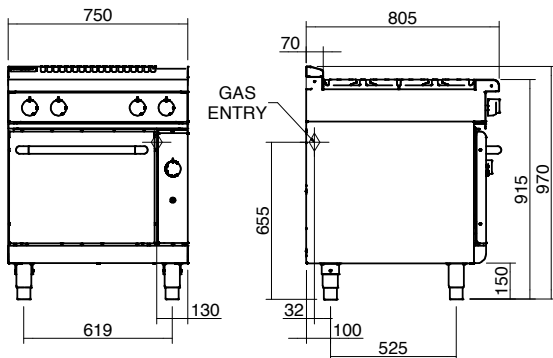

Waldorf Bold

Gas Range Static Oven 750mm

RNLB8510G, RNLB8513G

RNLB8510G

RNLB8513G

SPECIFICATIONS

Burners

Open Burners 28MJ/hr dual flame ring with simmer rate
Griddle Burners 20MJ/hr per 300mm section
Oven 9kW tubular under cast iron sole plate

Gas power (gross)

RN8510G 142MJ/hr, 39.4kW
RN8513G 106MJ/hr, 29.4kW

Griddle Plate

300mm Griddle cooking surface
292mm x 475mm, 1387cm²

Oven Dimensions

Width 500mm
Depth 590mm
Height 385mm
Rack size 495mm x 540mm
Rack positions 4

Gas connection

R 3/4 (BSP) male
130mm from RH side, 35mm from rear,
and 655mm from floor
All units supplied with Natural and LP gas
regulator

Dimensions

Width 750mm
Depth 805mm
Height 915mm
Incl. low back 970mm
Incl. splashback option 1130mm

Nett weight

182kg

Packing data

0.87m³, 240kg
Width 795mm
Depth 870mm
Height 1255mm

Gas types

Available in Natural gas and LP gas
Please specify when ordering
Units supplied complete with gas type
conversion kits
Other gas types on request

OPTIONS AT EXTRA COST

Simmer plates (replaces Potstand)
Ribbed griddle plates
Joining caps
Castors
Plinth mounting

MOFFAT

moffat.com.au
moffat.co.nz

Australia

moffat.com.au

Moffat Pty Limited

Victoria/Tasmania
740 Springvale Road
Mulgrave, Victoria 3170
Telephone +613-9518 3888
Facsimile +613-9518 3833
vsales@moffat.com.au

New South Wales
Telephone +612-8833 4111
nswsales@moffat.com.au

South Australia
Telephone +613-9518 3888
vsales@moffat.com.au

Queensland
Telephone +617-3630 8600
qldsals@moffat.com.au

Western Australia
Telephone 618-9413 2400
wasales@moffat.com.au

New Zealand

moffat.co.nz

Moffat Limited

Rolleston
45 Illinois Drive
Izone Business Hub
Rolleston 7675
Telephone +64 3-983 6600
Facsimile +64 3-983 6660
sales@moffat.co.nz

Auckland
Telephone +64 9-574 3150
sales@moffat.co.nz

ISO9001
Quality
Management
Standard

Designed and manufactured by

ISO9001

All Waldorf Bold products are designed and manufactured by Moffat using the internationally recognised ISO9001 quality management system, covering design, manufacture and final inspection, ensuring consistent high quality at all times.

In line with policy to continually develop and improve its products, Moffat Limited reserves the right to change specifications and design without notice.

© Copyright Moffat Ltd
AN.WBD.S.02.19

an Ali Group Company

The Spirit of Excellence