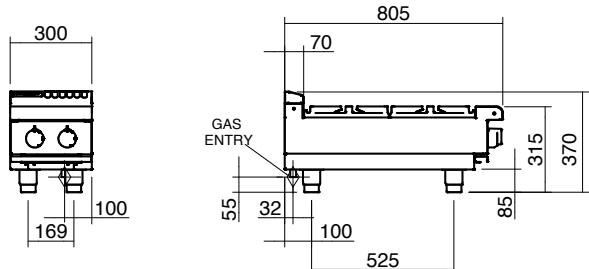

Waldorf Bold

Gas Cooktops 300mm

RNLB8200G-B

RNLB8200G

RNLB8203G

SPECIFICATIONS

Burners

Open Burners 28MJ/hr dual flame ring with simmer rate

Griddle Burners 20MJ/hr

Gas power (gross)

RN8200G 56MJ/hr, 15.5kW

RN8203G 20MJ/hr, 5.5kW

Griddle Plate

300mm Griddle cooking surface

292mm x 475mm, 1387cm²

Gas connection

R ½ (BSP) male

100mm from RH side, 32mm from rear, and 70mm from floor

All units supplied with Natural and LP gas regulator

Dimensions

Width 300mm

Depth 805mm

Height 315mm

Incl. low back 370mm

Incl. splashback option 530mm

Nett weight

47kg nett

Packing data

0.20m³, 70kg

Width 870mm

Depth 350mm

Height 665mm

Gas types

Available in Natural gas and LP gas
Please specify when ordering
Units supplied complete with gas type conversion kits

Other gas types on request

OPTIONS AT EXTRA COST

Simmer plates (replaces Potstand)

Ribbed griddle plates

Joining caps

MOFFAT

moffat.com.au

moffat.co.nz

Australia

moffat.com.au

Moffat Pty Limited

Victoria/Tasmania
740 Springvale Road
Mulgrave, Victoria 3170
Telephone +613-9518 3888
Facsimile +613-9518 3833
vsales@moffat.com.au

New South Wales
Telephone +612-8833 4111
nswsales@moffat.com.au

South Australia
Telephone -613-9518 3888
vsales@moffat.com.au

Queensland
Telephone +617-3630 8600
qldsales@moffat.com.au

Western Australia
Telephone 618-9413 2400
wasales@moffat.com.au

New Zealand

moffat.co.nz

Moffat Limited

Rolleston
45 Illinois Drive
Izone Business Hub
Rolleston 7675
Telephone +64 3-983 6600
Facsimile +64 3-983 6660
sales@moffat.co.nz

Auckland
Telephone +64 9-574 3150
sales@moffat.co.nz

ISO9001
Quality
Management
Standard

Designed and manufactured by

ISO9001

All Waldorf Bold products are designed and manufactured by Moffat using the internationally recognised ISO9001 quality management system, covering design, manufacture and final inspection, ensuring consistent high quality at all times.

In line with policy to continually develop and improve its products, Moffat Limited reserves the right to change specifications and design without notice.

© Copyright Moffat Ltd
AN.WBD.S.02.19

an Ali Group Company

The Spirit of Excellence