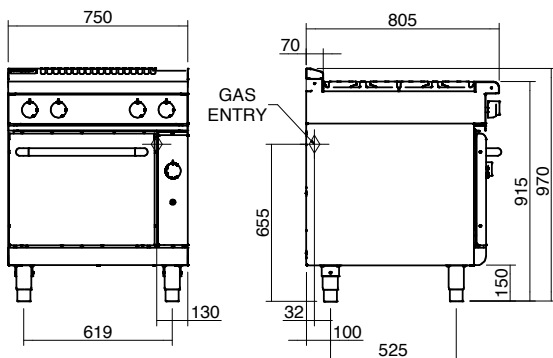

Gas Range Static Oven 750mm

RNLB8510G, RNLB8513G

RNLB8510G

RNLB8513G

SPECIFICATIONS

Burners

Open Burners 28MJ/hr dual flame ring with simmer rate
Griddle Burners 20MJ/hr per 300mm section
Oven 9kW tubular under cast iron sole plate

Gas power (gross)

RN8510G 142MJ/hr, 39.4kW
RN8513G 106MJ/hr, 29.4kW

Griddle Plate

300mm Griddle cooking surface
292mm x 475mm, 1387cm²

Oven Dimensions

Width 500mm
Depth 590mm
Height 385mm
Rack size 495mm x 540mm
Rack positions 4

Gas connection

R 3/4 (BSP) male
130mm from RH side, 35mm from rear,
and 655mm from floor

All units supplied with Natural and LP gas regulator

Dimensions

Width 750mm
Depth 805mm
Height 915mm
Incl. low back 970mm
Incl. splashback option 1130mm

Nett weight

182kg

Packing data

0.87m³, 240kg
Width 795mm
Depth 870mm
Height 1255mm

Gas types

Available in Natural gas and LP gas
Please specify when ordering
Units supplied complete with gas type conversion kits
Other gas types on request

OPTIONS AT EXTRA COST

Simmer plates (replaces Potstand)
Ribbed griddle plates
Joining caps
Castors
Plinth mounting

MOFFAT

moffat.com.au
moffat.co.nz

Australia

moffat.com.au

Moffat Pty Limited

Victoria/Tasmania
740 Springvale Road
Mulgrave, Victoria 3170
Telephone +613-9518 3888
Facsimile +613-9518 3833
vsales@moffat.com.au

New South Wales
Telephone +612-8833 4111
nswsales@moffat.com.au

South Australia
Telephone -613-9518 3888
vsales@moffat.com.au

Queensland
Telephone +617-3630 8600
qldsales@moffat.com.au

Western Australia
Telephone 618-9413 2400
wasales@moffat.com.au

New Zealand

moffat.co.nz

Moffat Limited

Rolleston
45 Illinois Drive
Izone Business Hub
Rolleston 7675
Telephone +64 3-983 6600
Facsimile +64 3-983 6660
sales@moffat.co.nz

Auckland
Telephone +64 9-574 3150
sales@moffat.co.nz

ISO9001
Quality
Management
Standard

Designed and manufactured by

ISO9001

All Waldorf Bold products are designed and manufactured by Moffat using the internationally recognised ISO9001 quality management system, covering design, manufacture and final inspection, ensuring consistent high quality at all times.

In line with policy to continually develop and improve its products, Moffat Limited reserves the right to change specifications and design without notice.

© Copyright Moffat Ltd
AN.WBD.S.02.19

an Ali Group Company

The Spirit of Excellence