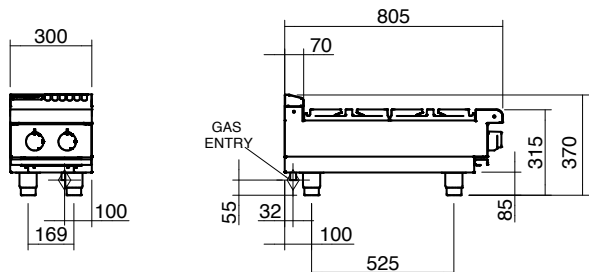

Waldorf Bold

Gas Cooktops 300mm

RNLB8200G-B

RNLB8200G

RNLB8203G

SPECIFICATIONS

Burners

Open Burners 28MJ/hr dual flame ring with simmer rate

Griddle Burners 20MJ/hr

Gas power (gross)

RN8200G 56MJ/hr, 15.5kW

RN8203G 20MJ/hr, 5.5kW

Griddle Plate

300mm Griddle cooking surface

292mm x 475mm, 1387cm²

Gas connection

R ½ (BSP) male

100mm from RH side, 32mm from rear, and 70mm from floor

All units supplied with Natural and LP gas regulator

Dimensions

Width 300mm

Depth 805mm

Height 315mm

Incl. low back 370mm

Incl. splashback option 530mm

Nett weight

47kg nett

Packing data

0.20m³, 70kg

Width 870mm

Depth 350mm

Height 665mm

Gas types

Available in Natural gas and LP gas
Please specify when ordering
Units supplied complete with gas type conversion kits

Other gas types on request

OPTIONS AT EXTRA COST

Simmer plates (replaces Potstand)

Ribbed griddle plates

Joining caps

MOFFAT

moffat.com.au

moffat.co.nz

Australia

moffat.com.au

Moffat Pty Limited

Victoria/Tasmania
740 Springvale Road
Mulgrave, Victoria 3170
Telephone +613-9518 3888
Facsimile +613-9518 3833
vsales@moffat.com.au

New South Wales
Telephone +612-8833 4111
nswsales@moffat.com.au

South Australia
Telephone -613-9518 3888
vsales@moffat.com.au

Queensland
Telephone +617-3630 8600
qldsales@moffat.com.au

Western Australia
Telephone 618-9413 2400
wasales@moffat.com.au

New Zealand

moffat.co.nz

Moffat Limited

Rolleston
45 Illinois Drive
Izone Business Hub
Rolleston 7675
Telephone +64 3-983 6600
Facsimile +64 3-983 6660
sales@moffat.co.nz

Auckland
Telephone +64 9-574 3150
sales@moffat.co.nz

ISO9001
Quality
Management
Standard

Designed and manufactured by

ISO9001

All Waldorf Bold products are designed and manufactured by Moffat using the internationally recognised ISO9001 quality management system, covering design, manufacture and final inspection, ensuring consistent high quality at all times.

In line with policy to continually develop and improve its products, Moffat Limited reserves the right to change specifications and design without notice.

© Copyright Moffat Ltd
AN.WBD.S.02.19

an Ali Group Company

The Spirit of Excellence