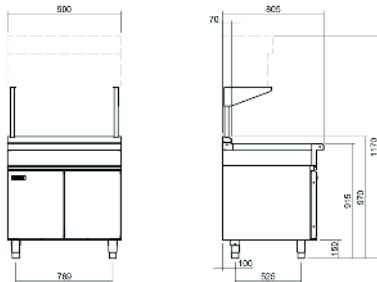

Series Options

BTLB - Low back models

BTB - 215mm splashback option

Waldorf Bold

Bench Top 900mm with SNB8200 Salamander support

MOFFAT

moffat.com.au
moffat.co.nz

BTLB8900S-CD

BTLB8900S

BTLB8900S-LS

BTLB8900S-RB

SPECIFICATIONS

Dimensions

Width 900mm
Depth 805mm
Height 915mm
Incl. low back 970mm
Incl. splashback option 1130mm

Nett weight

Cabinet Base models 93kg
Leg Stand models 75kg
Refrigerated Base models 121kg

Packing data

Cabinet Base models
1.02m³, 153kg
Width 945mm
Depth 870mm
Height 1260mm
Leg Stand models
0.54m³, 120kg
Width 945mm
Depth 870mm
Height 665mm

Refrigerated Base models
1.02m³, 186kg
Width 945mm
Depth 870mm
Height 1260mm