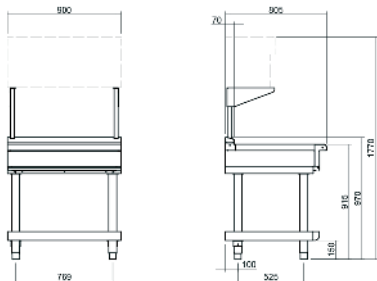

Series Options

BTLB - Low back models

BTB - 215mm splashback option

Waldorf Bold

Bench Top 900mm with SNB8200 Salamander support

MOFFAT

moffat.com.au
moffat.co.nz

BTLB8900S-CD

BTLB8900S

BTLB8900S-LS

BTLB8900S-RB

SPECIFICATIONS

Dimensions

Width 900mm
Depth 805mm
Height 915mm
Incl. low back 970mm
Incl. splashback option 1130mm

Nett weight

Cabinet Base models 93kg
Leg Stand models 75kg
Refrigerated Base models 121kg

Packing data

Cabinet Base models
1.02m³, 153kg
Width 945mm
Depth 870mm
Height 1260mm
Leg Stand models
0.54m³, 120kg
Width 945mm
Depth 870mm
Height 665mm

Refrigerated Base models
1.02m³, 186kg
Width 945mm
Depth 870mm
Height 1260mm