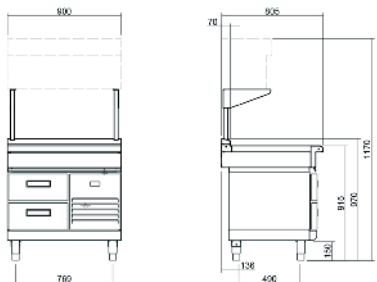

Series Options

BTLB - Low back models

BTB - 215mm splashback option

Waldorf Bold

Bench Top 900mm with SNB8200 Salamander support

MOFFAT

moffat.com.au
moffat.co.nz

BTLB8900S-CD

BTLB8900S

BTLB8900S-LS

BTLB8900S-RB

SPECIFICATIONS

Dimensions

Width 900mm
Depth 805mm
Height 915mm
Incl. low back 970mm
Incl. splashback option 1130mm

Nett weight

Cabinet Base models 93kg
Leg Stand models 75kg
Refrigerated Base models 121kg

Packing data

Cabinet Base models
1.02m³, 153kg
Width 945mm
Depth 870mm
Height 1260mm
Leg Stand models
0.54m³, 120kg
Width 945mm
Depth 870mm
Height 665mm

Refrigerated Base models
1.02m³, 186kg
Width 945mm
Depth 870mm
Height 1260mm