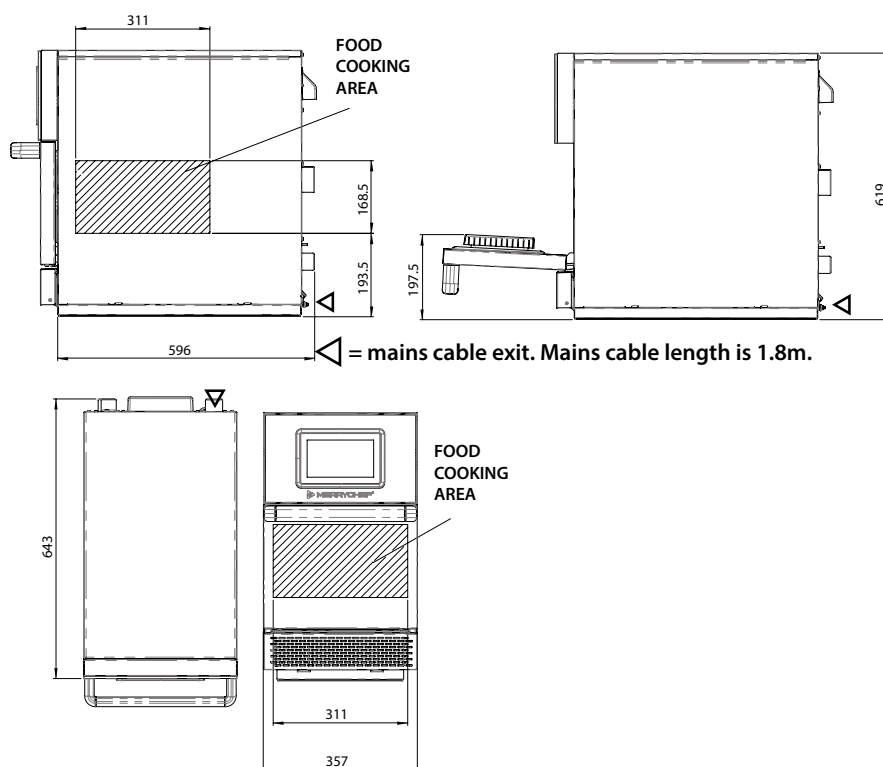

Merrychef High Speed Cook Oven

conneX 12 SP

Australia
moffat.com.au

New Zealand
moffat.co.nz

Australia
Moffat Pty Limited

Victoria/Tasmania
740 Springvale Road
Mulgrave, Victoria 3170
Ph 03-9518 3888
Fax 03-9518 3833
vsales@moffat.com.au
www.moffat.com.au

New South Wales
Ph 02-8833 4111
nswsales@moffat.com.au

South Australia
Ph 03-9518 3888
vsales@moffat.com.au

Queensland
Ph 07-3630 8600
qldsales@moffat.com.au

Western Australia
Ph 08-9413 2400
wasales@moffat.com.au

New Zealand
Moffat Limited

Christchurch
45 Illinois Drive
Izone Business Hub
Rolleston 7675
New Zealand
Telephone +64 3-983 6600
Facsimile +64 3-983 6660
sales@moffat.co.nz

Auckland
Ph +64 9-574 3150
sales@moffat.co.nz

In line with policy to continually develop and improve its products, Moffat Limited reserves the right to change specifications and design without notice.

© Copyright Moffat Ltd
AN.MC.22.08

MICROWAVE POWER

Microwave settings, off or 5-100% in 1% increments
Distribution system, rotating active antennae

CONVECTED HEAT

Temperature settings OFF and from 100° to 275°C
in 1°C steps
Distribution system, Tuned Impingement

VENTILATION

Ventless certification, EPA 202 tested (8hr)
Internal catalytic filtration to limit grease and odour
emission

DIMENSIONS

Width	357 mm
Depth	643 mm
Height	619 mm
Weight	50 kg

PACKED DIMENSIONS

Width	520 mm
Depth	820 mm
Height	855 mm
Weight (including cleaning system)	60 kg

INSTALLATION REQUIREMENTS

Rear	0 mm
Right	0 mm
Left	0 mm
Top	50 mm

The item is not intended for built-in application
For precise installation instructions please refer to the
units installation manual

ELECTRICAL SUPPLY

Single phase model	
230-240V, 50Hz (1P+N+E)	
Rated power consumption:	3.68kW
Rated current:	15A
15A 3 pin plug	
Mains cable length	1.8m

All Merrychef ovens require a D type circuit
breaker for all installations

POWER OUTPUT (APPROX.)

Microwave	1.0 kW
Convected heat	2.2 kW
Combination mode	1.0** + 0.9 kW

**This is approximate microwave power output.

an Ali Group Company

The Spirit of Excellence