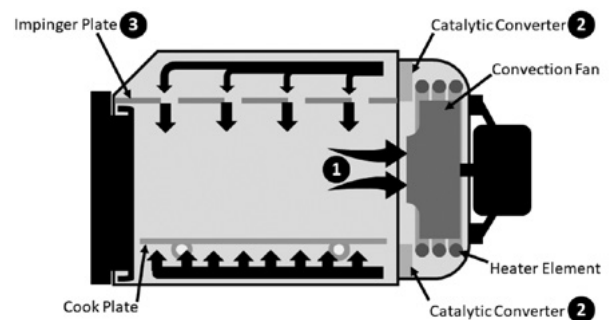

How it works

The convection fan pulls air in through the back of the cavity (1). This is then heated and returned to the cavity through the catalytic converters (2) and impinger plate (3) to produce an even heat pattern in the oven. This heat pattern allows food to cook evenly and produces a crisp golden finish, every time.