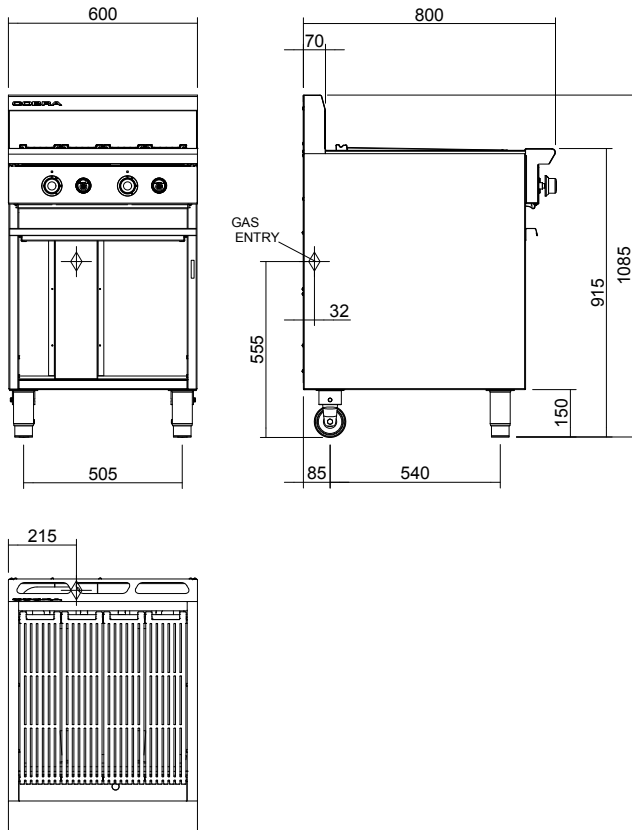

OVERALL CONSTRUCTION

- Four 135mm wide x 550mm long reversible cast iron top grates
- Cast iron burner radiants and aluminised steel baffles
- Aluminised steel burners
- Stainless steel front, sides and splashback
- Vitreous enamelled control panel
- Stainless steel cabinet interior base
- Stainless steel grease tray
- 63mm dia. stainless steel adjustable legs to front and two rollers at rear

CS9 / C900-S

CB6

600mm Gas Barbecue

CB6

SPECIFICATIONS

Burners
2 x 33MJ/hr, 9kW U-burners
Gas power (gross)
66MJ/hr, 18kW
Cooking surface area
540mm x 500mm, 2700cm²

Gas connection
R 1/2 (BSP) male
215mm from LH side, 32mm from rear, and 555mm from floor

Dimensions
Width 600mm
Depth 800mm
Height 915mm
Incl. splashback 1085mm

Nett weight
82.5kg

Packing data
0.85m³, 113.5kg
Width 710mm
Depth 955mm
Height 1250mm

Gas types
Available in Natural gas and LP gas,
please specify when ordering
Other gas types on request