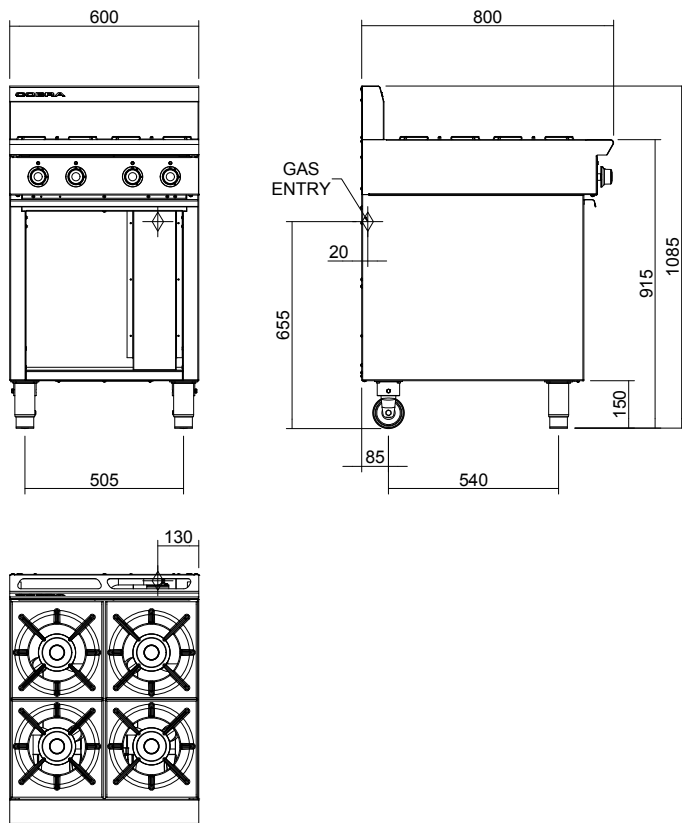

C6D

600mm Four Burner Gas Cooktop

C6D

SPECIFICATIONS

Burners

Open Burners;
22MJ/hr, 5.5kW each

Gas power (gross)
C6D 88MJ/hr, 22kW

Gas connection
R 3/4 (BSP) male
130mm from RH side, 20mm from
rear, and 655mm from floor

Dimensions

Width 600mm
Depth 800mm
Height 915mm
Incl. splashback 1085mm
Nett weight
68kg

Packing data

0.85m³, 99kg
Width 710mm
Depth 955mm
Height 1250mm

Gas types

Available in Natural gas and LP gas,
please specify when ordering
Other gas types on request