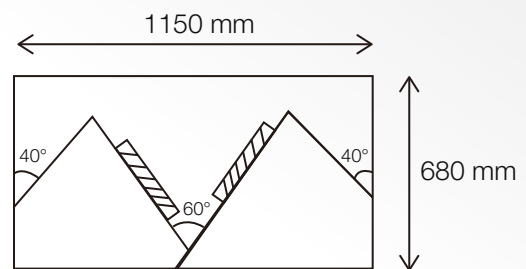

SIMCO HOOD

FEATURES

- Stainless steel canopy with galvanized steel top
- Complies with Australian standard 1668
- Designed in a way that makes it easy to maintain and clean
- Tapered plenum design with higher front
- With higher front for less grease residue
- Fully welded corners
- Easy to install in any position or location
- No dividers between filters
- Removable grease drain tray
- Fitted with vapour proof led lights mader a toughened glass panel
- Hood takes standard honey comb filters 381mm x 457mm x 50mm
- Filters are all included in every hood
- No waiting time, ready to go
- Different sizes available

Asian Type SHA Series Exhaust Canopy

Gutter all around