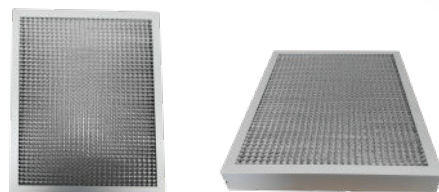

# SIMCO HOOD

## FEATURES

- Stainless steel canopy with galvanized steel top
- Complies with Australian standard 1668
- Designed in a way that makes it easy to maintain and clean
- Tapered plenum design with higher front
- With higher front for less grease residue
- Fully welded corners
- Easy to install in any position or location
- No dividers between filters
- Removable grease drain tray
- Fitted with vapour proof led lights mader a toughened glass panel
- Hood takes standard honey comb filters 381mm x 457mm x 50mm
- Filters are all included in every hood
- No waiting time, ready to go
- Different sizes available

## Asian Type SHA Series Exhaust Canopy

Gutter all around

\*Honey Comb Filters

## SH Series Exhaust Canopy