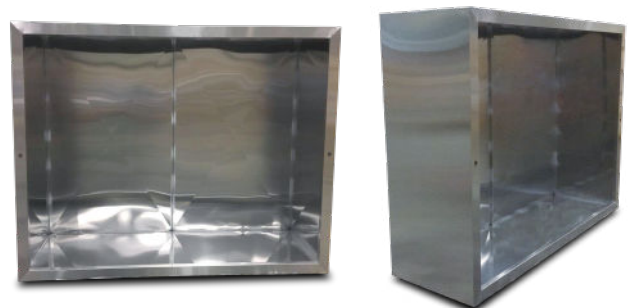

Pizza and Bakery oven

POA (Price on application)

* All prices are EX-GST