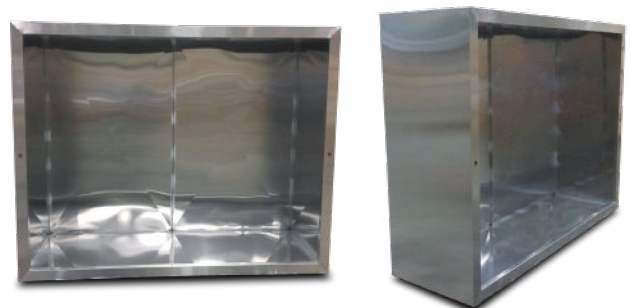

SIMCO HOOD

FEATURES

- Stainless steel canopy with galvanized steel top
- Complies with Australian standard 1668
- Designed in a way that makes it easy to maintain and clean
- Tapered plenum design with higher front
- With higher front for less grease residue
- Fully welded corners
- Easy to install in any position or location
- No dividers between filters
- Removable grease drain tray
- Fitted with vapour proof led lights mader a toughened glass panel
- Hood takes standard honey comb filters 381mm x 457mm x 50mm
- Filters are all included in every hood
- No waiting time, ready to go
- Different sizes available

Asian Type SHA Series Exhaust Canopy

Gutter all around

*Honey Comb Filters

SH Series Exhaust Canopy

Pizza and Bakery oven

POA (Price on application)

* All prices are EX-GST