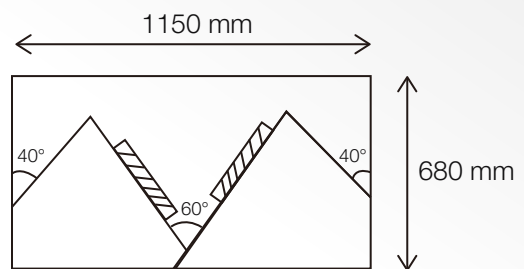

SIMCO HOOD

FEATURES

- Stainless steel canopy with galvanized steel top
- Complies with Australian standard 1668
- Designed in a way that makes it easy to maintain and clean
- Tapered plenum design with higher front
- With higher front for less grease residue
- Fully welded corners
- Easy to install in any position or location
- No dividers between filters
- Removable grease drain tray
- Fitted with vapour proof led lights mader a toughened glass panel
- Hood takes standard honey comb filters 381mm x 457mm x 50mm
- Filters are all included in every hood
- No waiting time, ready to go
- Different sizes available

Asian Type SHA Series Exhaust Canopy

Gutter all around