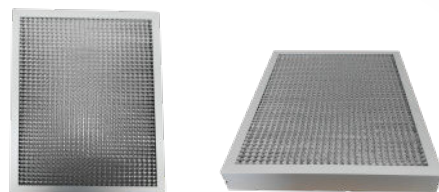

SIMCO HOOD

FEATURES

- Stainless steel canopy with galvanized steel top
- Complies with Australian standard 1668
- Designed in a way that makes it easy to maintain and clean
- Tapered plenum design with higher front
- With higher front for less grease residue
- Fully welded corners
- Easy to install in any position or location
- No dividers between filters
- Removable grease drain tray
- Fitted with vapour proof led lights mader a toughened glass panel
- Hood takes standard honey comb filters 381mm x 457mm x 50mm
- Filters are all included in every hood
- No waiting time, ready to go
- Different sizes available

Asian Type SHA Series Exhaust Canopy

Gutter all around

*Honey Comb Filters

SH Series Exhaust Canopy

Pizza and Bakery oven

POA (Price on application)

* All prices are EX-GST