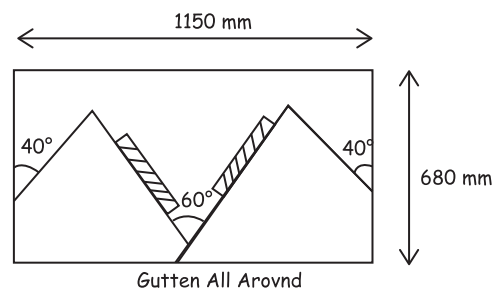

FEATURES

- Fully constructed in stainless steel
- Only top of canopy is constructed in galvanized steel
- Complies with Australian standard 1668
- Designed in a way that makes it easy to maintain & clean
- Tapered plenum design at higher front for less grease residue
- Fully welded corners
- Easy to install in any position or location
- No dividers between filters
- Removable grease drain tray
- Fitted with vapour proof led lights mdera toughened glass panel
- Hood takes standard honey comb filters 381 x 457 x50 mm
- Filters are all included in every hood
- No waiting time , ready to go
- Different sizes available

Asian Type SHA Series Exhaust Canopy

*Honey Comb Filters