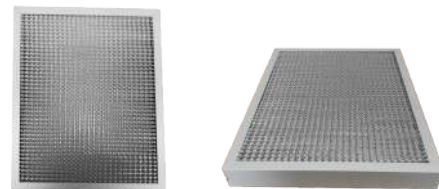

FEATURES

- Fully constructed in stainless steel
- Only top of canopy is constructed in galvanized steel
- Complies with Australian standard 1668
- Designed in a way that makes it easy to maintain & clean
- Tapered plenum design at higher front for less grease residue
- Fully welded corners
- Easy to install in any position or location
- No dividers between filters
- Removable grease drain tray
- Fitted with vapour proof led lights mdera toughened glass panel
- Hood takes standard honey comb filters 381 x 457 x50 mm
- Filters are all included in every hood
- No waiting time , ready to go
- Different sizes available

Asian Type SHA Series Exhaust Canopy

*Honey Comb Filters

SH Series Exhaust Canopy

Pizza and Bakery oven

Please contact us for the price.