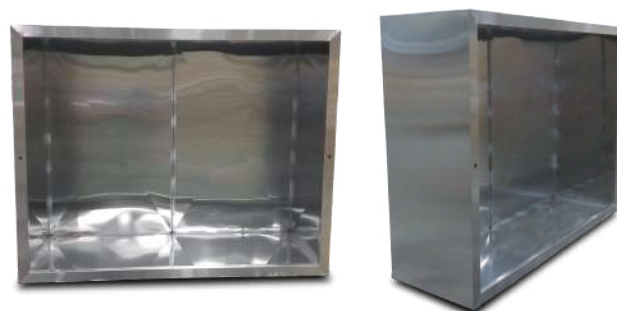

FEATURES

- Fully constructed in stainless steel
- Only top of canopy is constructed in galvanized steel
- Complies with Australian standard 1668
- Designed in a way that makes it easy to maintain & clean
- Tapered plenum design at higher front for less grease residue
- Fully welded corners
- Easy to install in any position or location
- No dividers between filters
- Removable grease drain tray
- Fitted with vapour proof led lights mdera toughened glass panel
- Hood takes standard honey comb filters 381 x 457 x50 mm
- Filters are all included in every hood
- No waiting time , ready to go
- Different sizes available

Asian Type SHA Series Exhaust Canopy

*Honey Comb Filters

SH Series Exhaust Canopy

Pizza and Bakery oven

Please contact us for the price.