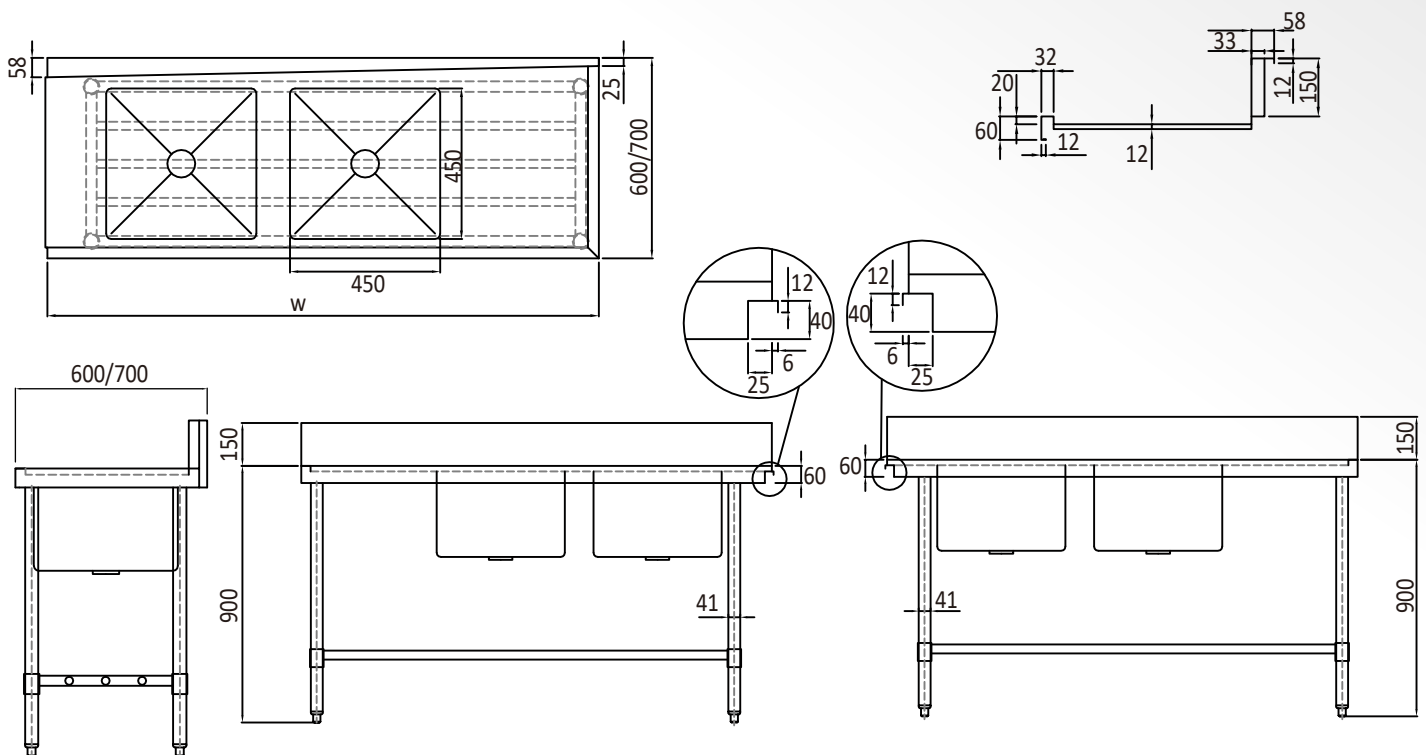

### FEATURES

- Suits most leading brands of popular commercial dishwashers
- Bench available in 600mm and 700mm depth
- 304 grade, 1.2mm thick stainless steel top
- Wet bench with fabricated sink bowl
- 1.2mm thick stainless steel top
- 41mm diameter round stainless steel tube legs, 1.2mm thick
- Adjustable stainless steel feet fitted as standard
- Splashback height 150mm

Model	Dimensions (mm)	Net weight (kg)	Splashback	Packaging Dimensions (mm)	Gross weight (kg)
WSS26165L/R	W1650 x D600 x H900	31.5	150mm	W1730 x D680 x H490	34.2
WSS27165L/R	W1650 x D700 x H900	32.3	150mm	W1730 x D780 x H490	35.1