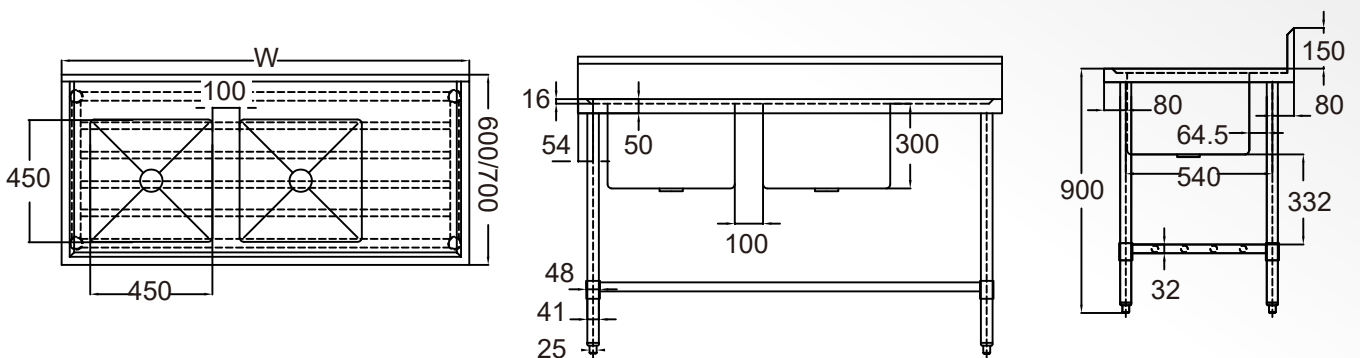

STAINLESS STEEL SINKS

Double Sink Bench - 600mm / 700mm Depth

FEATURES

- Wet bench with fabricated sink bowl
- 1.2mm thick stainless steel top
- 41mm diameter round stainless steel tube legs, 1.2mm thick
- Adjustable stainless steel feet fitted as standard 2100mm and 2400mm models supplied with six legs as standard
- Bowl size 450mm x 450mm x 300mm available Left, Right or Centre of bench - please specify L, R or C on order
- For the suitability of fitting a dishwasher underneath sink benches supplied with leg braces, contact your dealer representative
- Pre-punched waste hole to suit 90mm waste
- Supplied flat packed ready for assembly
- Splashback height 150mm

| Model | Dimensions (mm) | Net weight (kg) | Splashback | Packaging Dimensions (mm) | Gross weight (kg) |
|--------------|---------------------|-----------------|------------|---------------------------|-------------------|
| SS2612 | W1200 x D600 x H900 | 29 | 150mm | W1240 x D640 x H480 | 31.5 |
| SS2615 | W1500 x D600 x H900 | 31.5 | 150mm | W1540 x D640 x H480 | 34.2 |
| SS2618 L/R/C | W1800 x D600 x H900 | 38.3 | 150mm | W1840 x D640 x H480 | 41.6 |
| SS2621 L/R/C | W2100 x D600 x H900 | 46 | 150mm | W2140 x D640 x H480 | 50 |
| SS2624 L/R/C | W2400 x D600 x H900 | 49.7 | 150mm | W2440 x D640 x H480 | 54 |
| SS2712 | W1200 x D700 x H900 | 29.9 | 150mm | W1240 x D740 x H480 | 32.5 |
| SS2715 | W1500 x D700 x H900 | 32.3 | 150mm | W1540 x D740 x H480 | 35.1 |
| SS2718 L/R/C | W1800 x D700 x H900 | 40.9 | 150mm | W1840 x D740 x H480 | 44.5 |
| SS2721 L/R/C | W2100 x D700 x H900 | 49.7 | 150mm | W2140 x D740 x H480 | 54 |
| SS2724 L/R/C | W2400 x D700 x H900 | 53.4 | 150mm | W2440 x D740 x H480 | 58 |

* All prices are EX-GST

STAINLESS STEEL SINKS

Double Sink Bench - 600mm / 700mm Depth

SS(C)

SS(L)

SS(R)