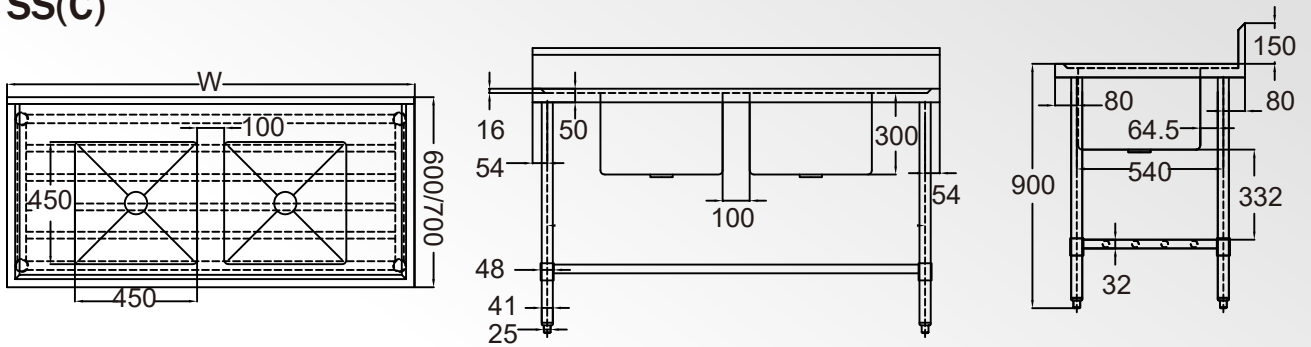

STAINLESS STEEL SINKS

Double Sink Bench - 600mm / 700mm Depth

FEATURES

- Wet bench with fabricated sink bowl
- 1.2mm thick stainless steel top
- 41mm diameter round stainless steel tube legs, 1.2mm thick
- Adjustable stainless steel feet fitted as standard 2100mm and 2400mm models supplied with six legs as standard
- Bowl size 450mm x 450mm x 300mm available Left, Right or Centre of bench - please specify L, R or C on order
- For the suitability of fitting a dishwasher underneath sink benches supplied with leg braces, contact your dealer representative
- Pre-punched waste hole to suit 90mm waste
- Supplied flat packed ready for assembly
- Splashback height 150mm

| Model | Dimensions (mm) | Net weight (kg) | Splashback | Packaging Dimensions (mm) | Gross weight (kg) |
|--------------|---------------------|-----------------|------------|---------------------------|-------------------|
| SS2612 | W1200 x D600 x H900 | 29 | 150mm | W1240 x D640 x H480 | 31.5 |
| SS2615 | W1500 x D600 x H900 | 31.5 | 150mm | W1540 x D640 x H480 | 34.2 |
| SS2618 L/R/C | W1800 x D600 x H900 | 38.3 | 150mm | W1840 x D640 x H480 | 41.6 |
| SS2621 L/R/C | W2100 x D600 x H900 | 46 | 150mm | W2140 x D640 x H480 | 50 |
| SS2624 L/R/C | W2400 x D600 x H900 | 49.7 | 150mm | W2440 x D640 x H480 | 54 |
| SS2712 | W1200 x D700 x H900 | 29.9 | 150mm | W1240 x D740 x H480 | 32.5 |
| SS2715 | W1500 x D700 x H900 | 32.3 | 150mm | W1540 x D740 x H480 | 35.1 |
| SS2718 L/R/C | W1800 x D700 x H900 | 40.9 | 150mm | W1840 x D740 x H480 | 44.5 |
| SS2721 L/R/C | W2100 x D700 x H900 | 49.7 | 150mm | W2140 x D740 x H480 | 54 |
| SS2724 L/R/C | W2400 x D700 x H900 | 53.4 | 150mm | W2440 x D740 x H480 | 58 |

* All prices are EX-GST

STAINLESS STEEL SINKS

Double Sink Bench - 600mm / 700mm Depth

SS(C)

SS(L)

SS(R)