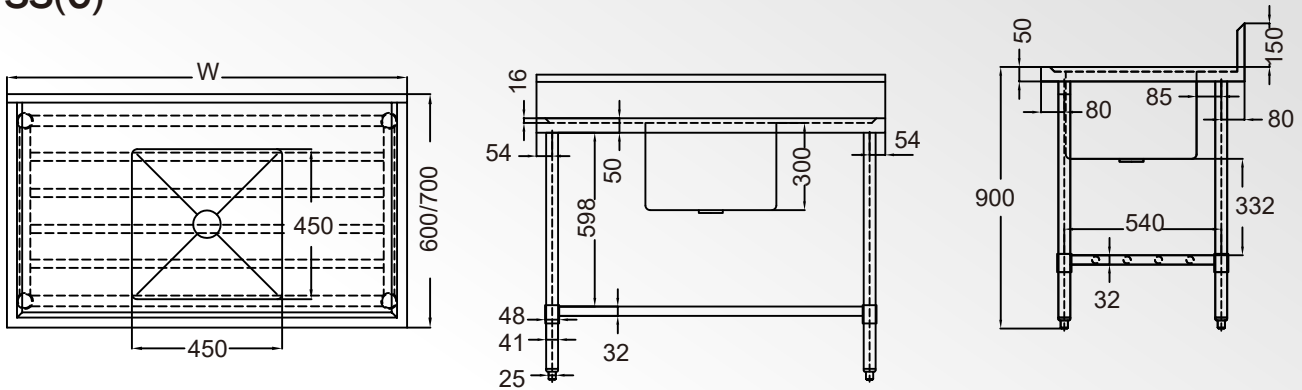

Sink Bench with Splashback - 700mm Depth

SS(C)