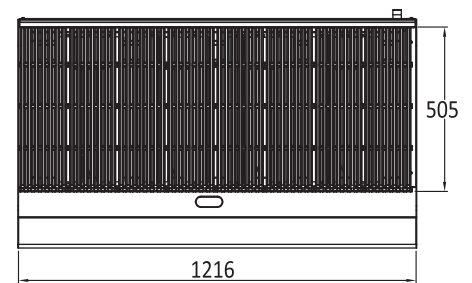

ATRC-48

AUSTRALIA AND NEW ZEALAND
GAS SAFETY CERTIFICATION

SAI-400232 AS 4563:2004 SAI Global

2 YEARS WARRANTY ON ALL PARTS & LABOUR
* EXTRA 2 YEARS WARRANTY ON PARTS WHEN YOU
REGISTER WITH US ONLINE