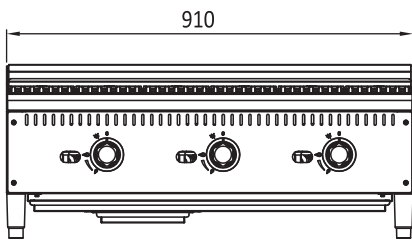

CHAR GRILL (RADIANT)

ATRC-24

ATRC-36

AUSTRALIA AND NEW ZEALAND
GAS SAFETY CERTIFICATION

SAI-400232 AS 4563:2004 SAI Global

2 YEARS WARRANTY ON ALL PARTS & LABOUR
* EXTRA 2 YEARS WARRANTY ON PARTS WHEN YOU
REGISTER WITH US ONLINE