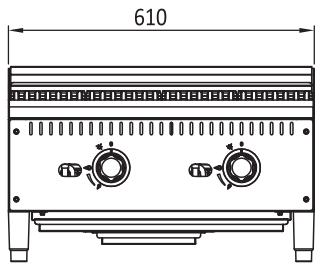

CHAR GRILL (RADIANT)

ATRC-24