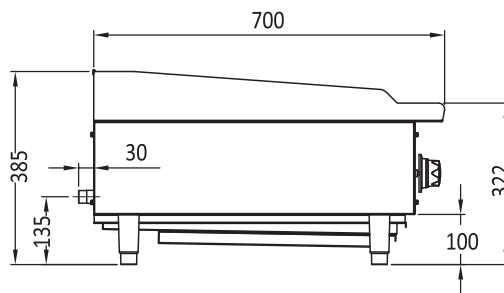

ATRC-48

AUSTRALIA AND NEW ZEALAND
GAS SAFETY CERTIFICATION

SAI-400232 AS 4563:2004 SAI Global

2 YEARS WARRANTY ON ALL PARTS & LABOUR
* EXTRA 2 YEARS WARRANTY ON PARTS WHEN YOU
REGISTER WITH US ONLINE