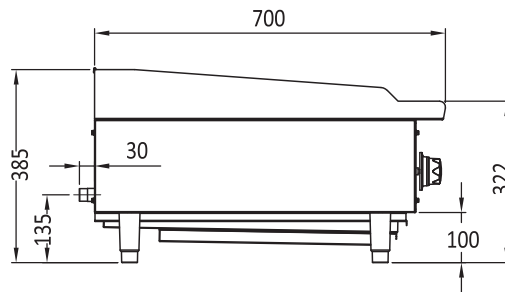

CHAR GRILL (RADIANT)

ATRC-24

ATRC-36

AUSTRALIA AND NEW ZEALAND
GAS SAFETY CERTIFICATION

SAI-400232 AS 4563:2004 SAI Global

2 YEARS WARRANTY ON ALL PARTS & LABOUR
* EXTRA 2 YEARS WARRANTY ON PARTS WHEN YOU
REGISTER WITH US ONLINE