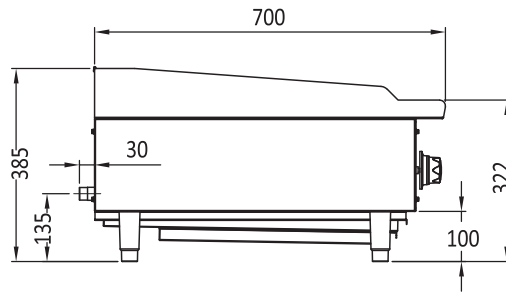

CHAR GRILL (RADIANT)

ATRC-24