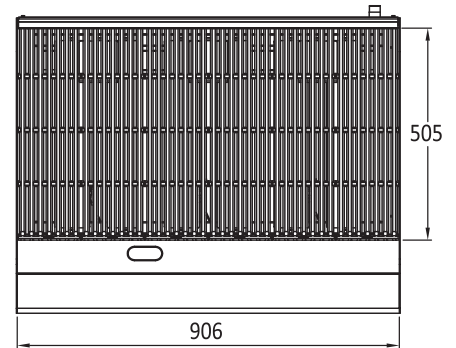

CHAR GRILL (RADIANT)

ATRC-24

ATRC-36

AUSTRALIA AND NEW ZEALAND
GAS SAFETY CERTIFICATION

SAI-400232 AS 4563:2004 SAI Global

2 YEARS WARRANTY ON ALL PARTS & LABOUR
* EXTRA 2 YEARS WARRANTY ON PARTS WHEN YOU
REGISTER WITH US ONLINE