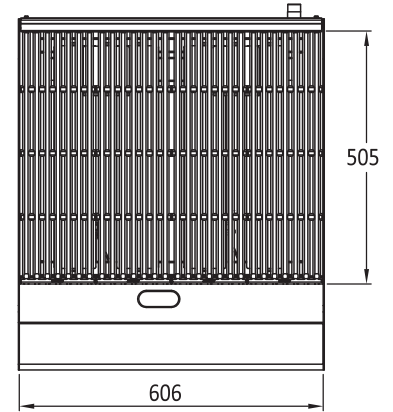

CHAR GRILL (RADIANT)

ATRC-24