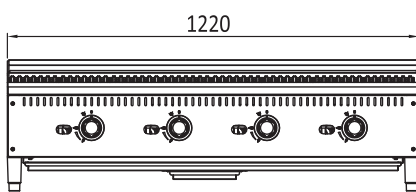

ATRC-48

AUSTRALIA AND NEW ZEALAND
GAS SAFETY CERTIFICATION

SAI-400232 AS 4563:2004 SAI Global

2 YEARS WARRANTY ON ALL PARTS & LABOUR
* EXTRA 2 YEARS WARRANTY ON PARTS WHEN YOU
REGISTER WITH US ONLINE