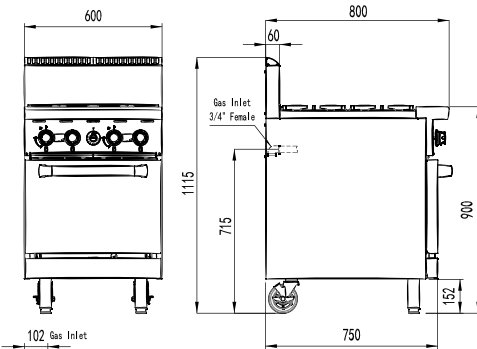

OVEN RANGES

AT80G4B-O