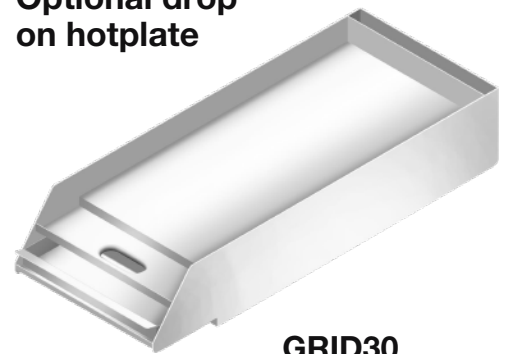

### Optional wire shelving

AT80G4B-O / AT80G8B-O  
**WIRE13**

AT80G6B-O  
**WIRE12**

### Optional drop on hotplate

**GRID30**  
289mm x 136mm x 722mm

## FEATURES

- Constructed in 304 stainless steel front back and sides
- Stainless kick plate including back guard and high shelf
- Heavy duty constructed frame
- Tall stainless steel splash back
- Standard flame failure
- Heavy duty burners with a stable flame and standby pilots
- Stainless steel tubing for burners and pilots
- Easy to use temp controls
- Heavy duty cast iron trivets
- Heavy duty rear castors
- Oven pilot with 100% safety shut off
- Oven temperature control range 100 ~ 300 degrees celsius
- Manual ignition
- Piezo ignitors on oven only
- Adjustable stainless steel legs
- 3/4 inch gas inlet
- Multiple position oven rack guides
- Comes with one chrome rack per oven
- Static oven
- Stainless steel legs
- Available in NG and LPG