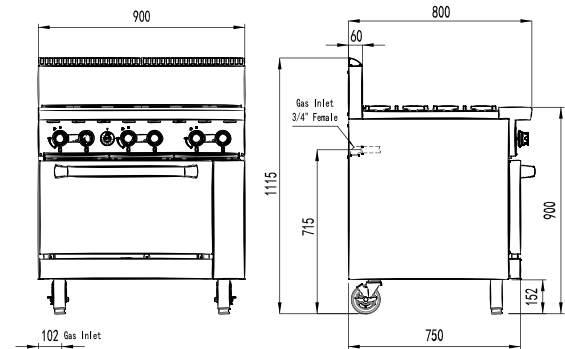

OVEN RANGES

AT80G4B-O

AT80G6B-O

AT80G8B-O

2 YEARS WARRANTY ON ALL PARTS AND LABOUR
EXTRA 2 YEARS WARRANTY ON PARTS
WHEN YOU REGISTER WITH US ONLINE

AUSTRALIA AND NEW ZEALAND
GAS SAFETY CERTIFICATION
SAI-400248 AS 4563:2004 SAI Global

AT80G4B-O-NG/LPG

AT80G6B-O-NG/LPG

Gas Type	NG/LPG	NG/LPG
Gas Output Mj/h	Per burner: 28 / Oven: 26	Per burner: 28 / Oven: 29
Total Power Output Mj/h	Per burner: 112 / Oven: 26	Per burner: 168 / Oven: 29
Dimensions(mm)	W600 x D800 x H1115, 130kg	W900 x D800 x H1115, 174kg
Packaging Dimensions(mm)	W685 x D995 x H1025, 176kg	W985 x D995 x H1025, 232.5kg

AT80G8B-O-NG/LPG

Gas Type	NG/LPG
Gas Output Mj/h	Per burner: 28 / Oven: 26
Total Power Output Mj/h	Per burner: 224 / Oven: 52
Dimensions(mm)	W1200 x D800 x H1115, 242kg
Packaging Dimensions(mm)	W1285 x D995 x H1025, 307.3kg

When placing your order, please indicate the gas type (NG or LPG) by adding it to the end of the product code e.g. "-NG"

* All prices are EX-GST