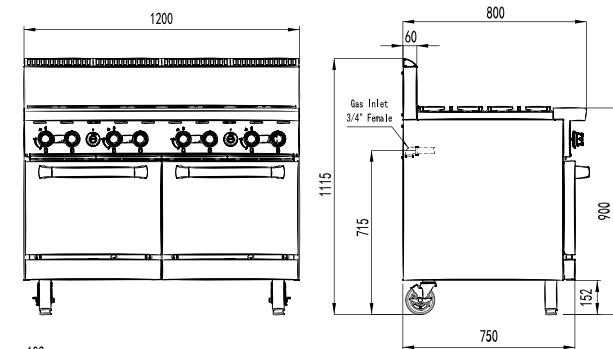

AT80G8B-O

2 YEARS WARRANTY ON ALL PARTS AND LABOUR
EXTRA 2 YEARS WARRANTY ON PARTS
WHEN YOU REGISTER WITH US ONLINE

AUSTRALIA AND NEW ZEALAND
GAS SAFETY CERTIFICATION
SAI-400248 AS 4563:2004 SAI Global

AT80G4B-O-NG/LPG

AT80G6B-O-NG/LPG

Gas Type	NG/LPG	NG/LPG
Gas Output Mj/h	Per burner: 28 / Oven: 26	Per burner: 28 / Oven: 29
Total Power Output Mj/h	Per burner: 112 / Oven: 26	Per burner: 168 / Oven: 29
Dimensions(mm)	W600 x D800 x H1115, 130kg	W900 x D800 x H1115, 174kg
Packaging Dimensions(mm)	W685 x D995 x H1025, 176kg	W985 x D995 x H1025, 232.5kg

AT80G8B-O-NG/LPG

Gas Type	NG/LPG
Gas Output Mj/h	Per burner: 28 / Oven: 26
Total Power Output Mj/h	Per burner: 224 / Oven: 52
Dimensions(mm)	W1200 x D800 x H1115, 242kg
Packaging Dimensions(mm)	W1285 x D995 x H1025, 307.3kg

When placing your order, please indicate the gas type (NG or LPG) by adding it to the end of the product code e.g. "-NG"

* All prices are EX-GST