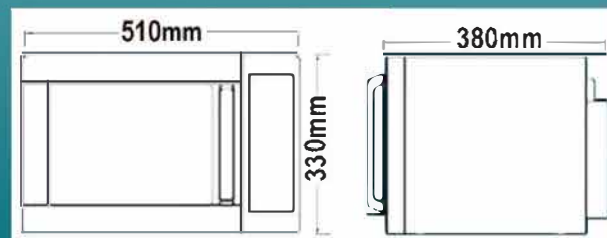

Bonn

LIGHT DUTY RANGE CM-902T MICROWAVE OVEN

**900W
POWER**

The CM-902T 900W Power Output Microwave offers smaller users preset programming (10 presets), stainless steel interior with ceramic base, stainless steel outer construction, large 25 litre capacity and 900watt output.

SPECIFICATIONS

Electrical: 240V / 50Hz, Single Phase 10amp plug
Current Draw: 6.5A
Microwave Power: 900W
Number of Programs: 10
Number of Power Levels: 4,
Construction: Full Stainless Steel Exterior
Stainless Steel Interior with Ceramic base
Programmable 1-3 stage cooking
Outer Dimensions: (WxDxH) 510mm x 380mm x 335mm
Cavity Volume: 25L
Cavity Dimensions: (WxDxH) 330mm x 330mm x 212mm
Net Weight: 15kgs
Warranty: 13 Months parts & labour* †