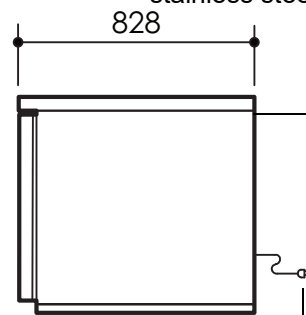

specifications

PG500HCr

SKOPE Pegasus Horizontal 2/1
REMOTE 2 Door Chiller (JK3302)

Solid swing doors

Electronic controller

Side mounted remote refrigeration unit
Copyright © 2012 SKOPE Industries Limited

CABINET DIMENSIONS

	External	Internal
Height:	771mm*	565mm
Width:	1750mm	1250mm
Depth:	828mm	650mm
Floor area:	1.45m ²	

* Height includes plinth and worktop (excludes castors and adjustable legs).

Dimensional tolerances	
Before installing this cabinet allow the following dimensional tolerances:	
Linear dimensions	Overall cabinet dimensions
Less than 1 metre	±5mm
More than 1 metre	-5mm to +10mm
Length of multiple cabinets	
At each joint	At each end wall
±5mm	+15mm
-5mm to +10mm	+15mm

Pictured with optional 50mm stainless steel worktop

Power cord with 3-Pin plug

CABINET SPECIFICATIONS

Refrigeration system:	Electronic controlled, side mounted, remote refrigeration unit
Refrigerant:	Thermostatic expansion valve fitted to suit R134a/R404A/R452A
Pipe connection size:	Liquid line: 1/4". Suction line: 3/8"
Remote refrigeration duty:	534 Watts @ -10°C SST
Cabinet internal volume:	480 litres
Insulation:	60mm thick, high density cyclo-isopentane polyurethane foam
Cabinet temperature range:	+1°C to +4°C up to 43°C ambient
Drainage:	Evaporator drain fitted inside service compartment (requires plumbing)
Electrical:	230-240 Volts a.c. 50 Hz, 0.49 Amps
Internal lighting:	n.a.
Internal door opening size:	2 door openings: 565mm high x 565mm wide
Door:	Solid stainless steel, self-closing doors (with key lock) - LH & RH hinged
Worktop (optional):	Optional 50mm square edged stainless steel worktop
Shelves:	Two levels of non-tip, adjustable tray slides and/or shelves per door
Weight:	120 kg