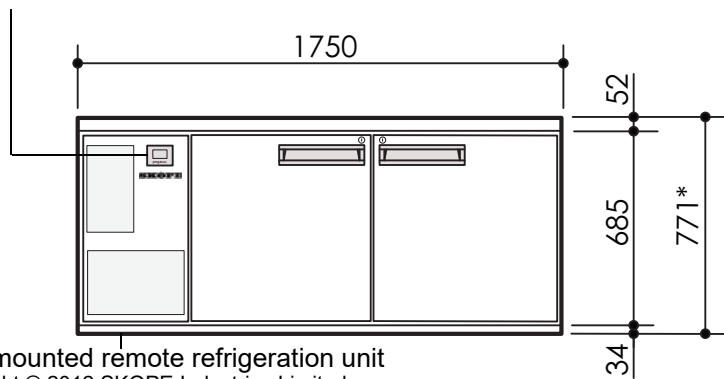

specifications

PG500HCr

SKOPE Pegasus Horizontal 2/1
REMOTE 2 Door Chiller (JK3302)

Solid swing doors

Electronic controller

Side mounted remote refrigeration unit
Copyright © 2012 SKOPE Industries Limited

CABINET DIMENSIONS

	External	Internal
Height:	771mm*	565mm
Width:	1750mm	1250mm
Depth:	828mm	650mm
Floor area:	1.45m ²	

* Height includes plinth and worktop (excludes castors and adjustable legs).

Dimensional tolerances	
Before installing this cabinet allow the following dimensional tolerances:	
Linear dimensions	Overall cabinet dimensions
Less than 1 metre	±5mm
More than 1 metre	-5mm to +10mm
Length of multiple cabinets	
At each joint	At each end wall
±5mm	+15mm
-5mm to +10mm	+15mm

Pictured with optional 50mm stainless steel worktop

Power cord with 3-Pin plug

CABINET SPECIFICATIONS

Refrigeration system:	Electronic controlled, side mounted, remote refrigeration unit
Refrigerant:	Thermostatic expansion valve fitted to suit R134a/R404A/R452A
Pipe connection size:	Liquid line: 1/4". Suction line: 3/8"
Remote refrigeration duty:	534 Watts @ -10°C SST
Cabinet internal volume:	480 litres
Insulation:	60mm thick, high density cyclo-isopentane polyurethane foam
Cabinet temperature range:	+1°C to +4°C up to 43°C ambient
Drainage:	Evaporator drain fitted inside service compartment (requires plumbing)
Electrical:	230-240 Volts a.c. 50 Hz, 0.49 Amps
Internal lighting:	n.a.
Internal door opening size:	2 door openings: 565mm high x 565mm wide
Door:	Solid stainless steel, self-closing doors (with key lock) - LH & RH hinged
Worktop (optional):	Optional 50mm square edged stainless steel worktop
Shelves:	Two levels of non-tip, adjustable tray slides and/or shelves per door
Weight:	120 kg