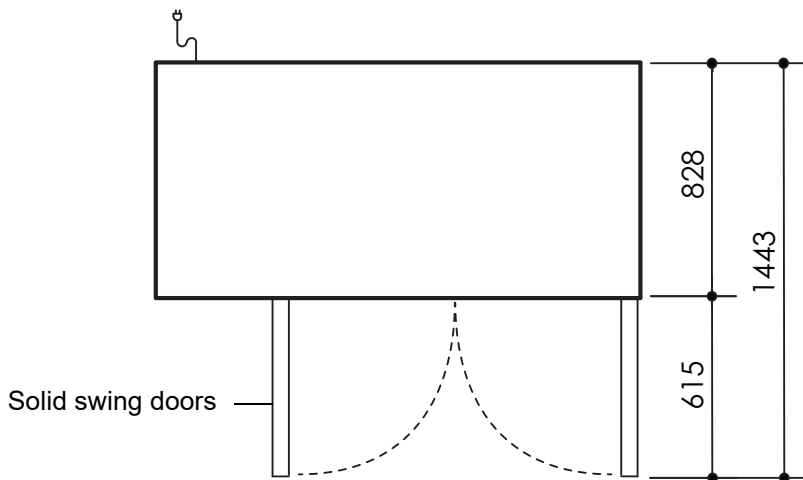

specifications

PG500HCr

SKOPE Pegasus Horizontal 2/1
REMOTE 2 Door Chiller (JK3302)

Solid swing doors

Electronic controller

Side mounted remote refrigeration unit
Copyright © 2012 SKOPE Industries Limited

CABINET DIMENSIONS

	External	Internal
Height:	771mm*	565mm
Width:	1750mm	1250mm
Depth:	828mm	650mm
Floor area:	1.45m ²	

* Height includes plinth and worktop (excludes castors and adjustable legs).

Dimensional tolerances	
Before installing this cabinet allow the following dimensional tolerances:	
Linear dimensions	Overall cabinet dimensions
Less than 1 metre	±5mm
More than 1 metre	-5mm to +10mm
Length of multiple cabinets	
At each joint	At each end wall
±5mm	+15mm
-5mm to +10mm	+15mm

Pictured with optional 50mm stainless steel worktop

Power cord with 3-Pin plug

CABINET SPECIFICATIONS

Refrigeration system:	Electronic controlled, side mounted, remote refrigeration unit
Refrigerant:	Thermostatic expansion valve fitted to suit R134a/R404A/R452A
Pipe connection size:	Liquid line: 1/4". Suction line: 3/8"
Remote refrigeration duty:	534 Watts @ -10°C SST
Cabinet internal volume:	480 litres
Insulation:	60mm thick, high density cyclo-isopentane polyurethane foam
Cabinet temperature range:	+1°C to +4°C up to 43°C ambient
Drainage:	Evaporator drain fitted inside service compartment (requires plumbing)
Electrical:	230-240 Volts a.c. 50 Hz, 0.49 Amps
Internal lighting:	n.a.
Internal door opening size:	2 door openings: 565mm high x 565mm wide
Door:	Solid stainless steel, self-closing doors (with key lock) - LH & RH hinged
Worktop (optional):	Optional 50mm square edged stainless steel worktop
Shelves:	Two levels of non-tip, adjustable tray slides and/or shelves per door
Weight:	120 kg