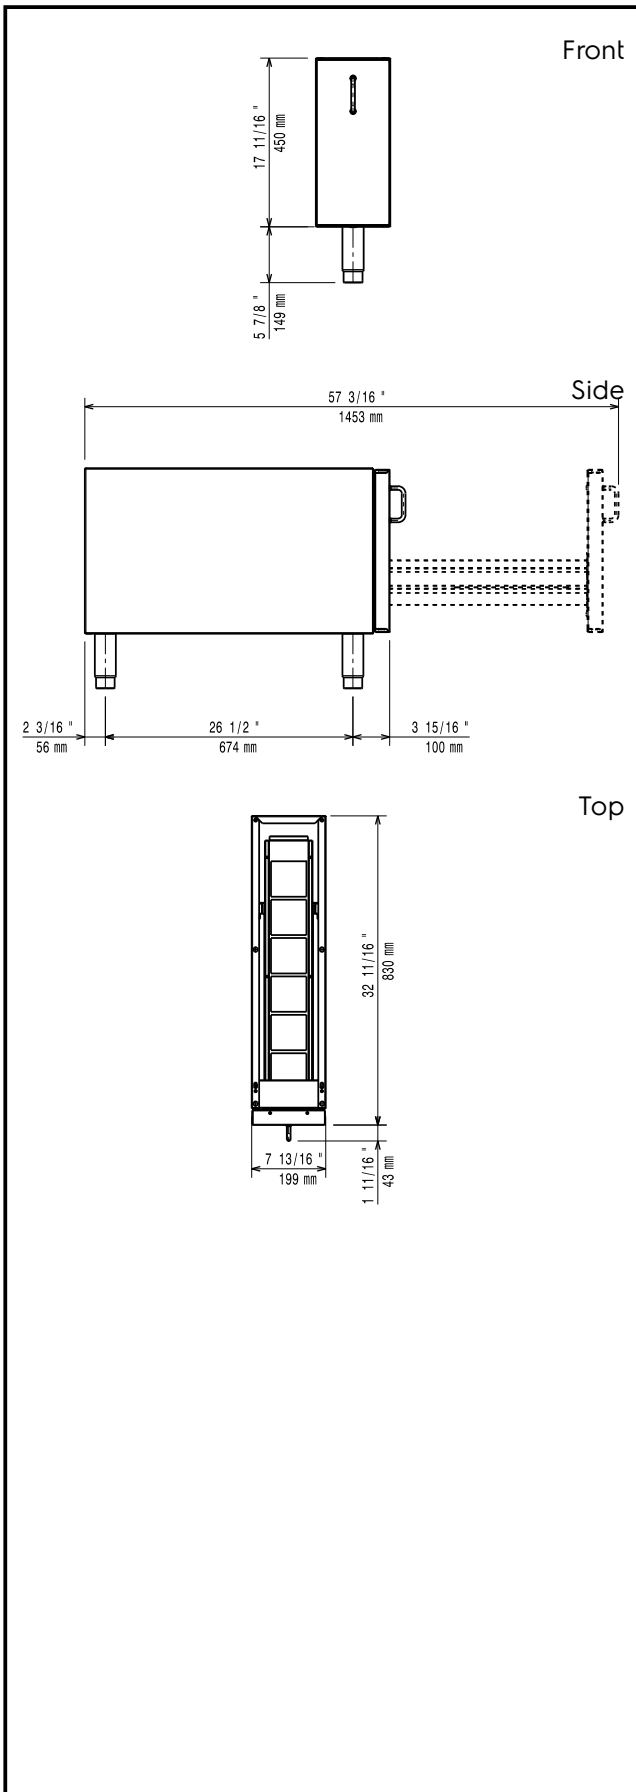

Modular Cooking Range Line 900XP Base Cupboard 1/4 Module with Bottle Drawer

ITEM # _____

MODEL # _____

NAME # _____

SIS # _____

AIA # _____

391152 (E9BANB000E)

 Base Cupboard with drawer
 for bottles, 1/4 module

Short Form Specification

Item No. _____

To be installed below other 900XP top units in island type installations with operations from one side. Body and internal structure of unit entirely in stainless steel. Drawer for bottles. Delivered with 50 mm height adjustable feet.

Key Information:

External dimensions, Width:	
391152 (E9BANB00OE)	200 mm
External dimensions, Height:	600 mm
External dimensions, Depth:	900 mm
Net weight:	14 kg