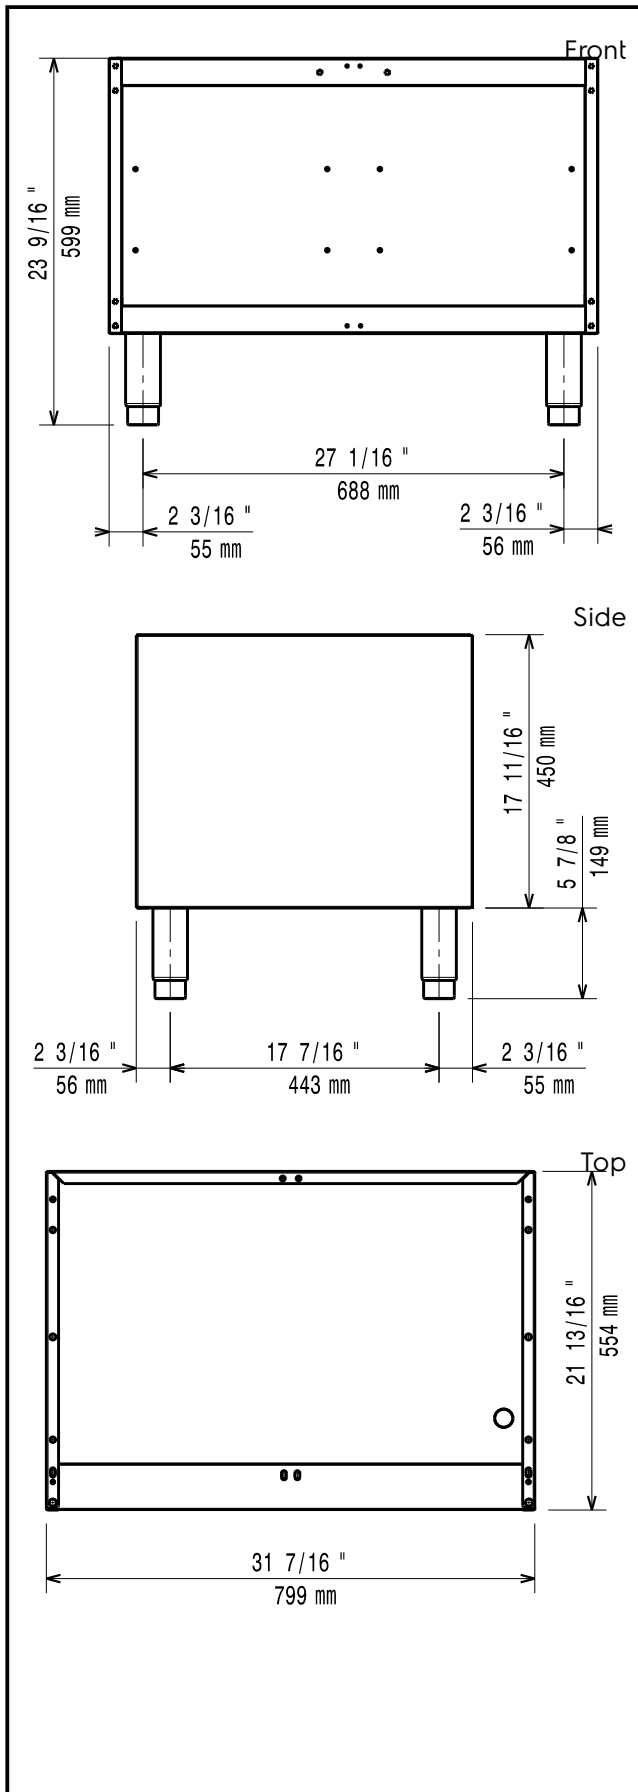

APPROVAL: \_\_\_\_\_

Experience the Excellence  
[www.electroluxprofessional.com](http://www.electroluxprofessional.com)

- Base support for feet or wheels - 1200mm (700/900)  PNC 206368
- Base support for feet or wheels - 1600mm (700/900)  PNC 206369
- Base support for feet or wheels - 2000mm (700/900)  PNC 206370
- Rear paneling - 800mm (700/900)  PNC 206374
- Rear paneling - 1000mm (700/900)  PNC 206375
- Rear paneling - 1200mm (700/900)  PNC 206376
- 2 side covering panels for free standing appliances  PNC 216000

### Key Information:

External dimensions, Width:	
371113 (E7BANH0000)	800 mm
External dimensions, Height:	600 mm
External dimensions, Depth:	550 mm
Cupboard Cavity Dimensions (width):	800 mm
Cupboard Cavity Dimensions (height):	550 mm
Cupboard Cavity Dimensions (depth):	450 mm
Net weight:	15 kg