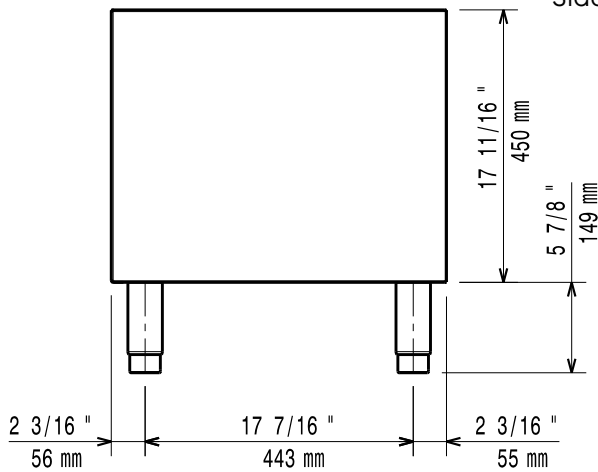

APPROVAL: _____

Experience the Excellence
www.electroluxprofessional.com

**Modular Cooking Range Line
700XP Open Base Cupboard 1/2 Module**

- 2 drawers for open base cupboards, 100mm height PNC 206318
- Door for open base cupboard PNC 206350
- Base support for feet or wheels - 400mm (700/900) PNC 206366
- Base support for feet or wheels - 800mm (700/900) PNC 206367
- Base support for feet or wheels - 1200mm (700/900) PNC 206368
- Base support for feet or wheels - 1600mm (700/900) PNC 206369
- Base support for feet or wheels - 2000mm (700/900) PNC 206370
- Rear paneling - 600mm (700/900XP) PNC 206373
- Rear paneling - 800mm (700/900) PNC 206374
- Rear paneling - 1000mm (700/900) PNC 206375
- Rear paneling - 1200mm (700/900) PNC 206376
- Base support for feet/wheels (600mm) PNC 206431

Front

Side

Top

Key Information:

External dimensions, Width: 371112 (E7BAND0000)	400 mm
External dimensions, Height:	600 mm
External dimensions, Depth:	550 mm
Net weight:	10 kg