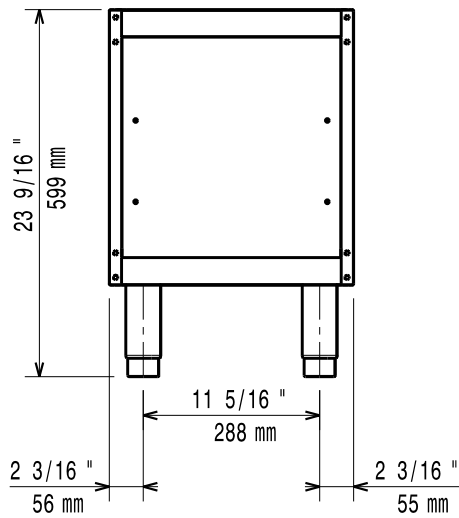

APPROVAL: _____

Experience the Excellence
www.electroluxprofessional.com

**Modular Cooking Range Line
700XP Open Base Cupboard 1/2 Module**

- 2 drawers for open base cupboards, 100mm height PNC 206318
- Door for open base cupboard PNC 206350
- Base support for feet or wheels - 400mm (700/900) PNC 206366
- Base support for feet or wheels - 800mm (700/900) PNC 206367
- Base support for feet or wheels - 1200mm (700/900) PNC 206368
- Base support for feet or wheels - 1600mm (700/900) PNC 206369
- Base support for feet or wheels - 2000mm (700/900) PNC 206370
- Rear paneling - 600mm (700/900XP) PNC 206373
- Rear paneling - 800mm (700/900) PNC 206374
- Rear paneling - 1000mm (700/900) PNC 206375
- Rear paneling - 1200mm (700/900) PNC 206376
- Base support for feet/wheels (600mm) PNC 206431

Front

Side

Top

Key Information:

External dimensions, Width: 371112 (E7BAND0000)	400 mm
External dimensions, Height:	600 mm
External dimensions, Depth:	550 mm
Net weight:	10 kg