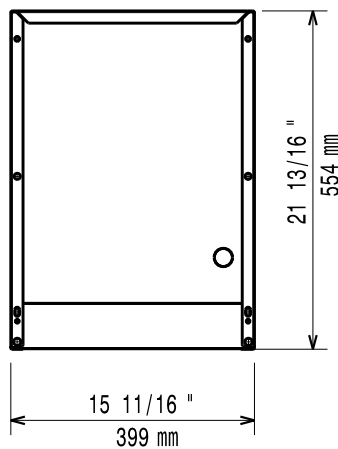

APPROVAL: _____

Experience the Excellence
www.electroluxprofessional.com

**Modular Cooking Range Line
700XP Open Base Cupboard 1/2 Module**

- 2 drawers for open base cupboards, 100mm height PNC 206318
- Door for open base cupboard PNC 206350
- Base support for feet or wheels - 400mm (700/900) PNC 206366
- Base support for feet or wheels - 800mm (700/900) PNC 206367
- Base support for feet or wheels - 1200mm (700/900) PNC 206368
- Base support for feet or wheels - 1600mm (700/900) PNC 206369
- Base support for feet or wheels - 2000mm (700/900) PNC 206370
- Rear paneling - 600mm (700/900XP) PNC 206373
- Rear paneling - 800mm (700/900) PNC 206374
- Rear paneling - 1000mm (700/900) PNC 206375
- Rear paneling - 1200mm (700/900) PNC 206376
- Base support for feet/wheels (600mm) PNC 206431

Front

Side

Top

Key Information:

External dimensions, Width: 371112 (E7BAND0000)	400 mm
External dimensions, Height:	600 mm
External dimensions, Depth:	550 mm
Net weight:	10 kg