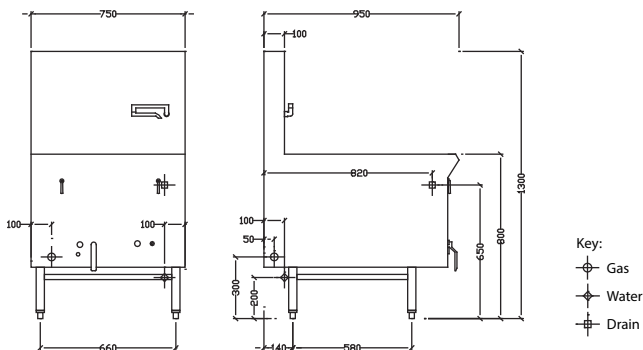

YC 750mm Yum Cha Steamer

Technical Specifications for YC-1

- Powerful Mongolian burner for maximum steam output
- 7 hole steamer plate suitable for bamboo baskets
- Water cooling system to preserve unit longevity
- Cast iron ring with Fiberfrax insulation
- Durable Zinc-aluminum Alloy burner handle
- Laundry arm controlled by quarter turn lever
- 304 grade high quality stainless steel panels
- 15 month 'Platinum Warranty'
- Easy to clean and service

Steamer

- 115mj 32 jet mongolian burner with piezo, pilot & FFD
- Water deck cooling system
- 1.5mm 304 stainless steel 7 hole steamer plate
- 1.2mm 304 stainless steel pot & skirting
- Water deck cooling system
- Quarter turn water control lever
- Rear laundry arm with front panel controls
- Front gutter design for easier cleaning
- Zinc-aluminium Alloy burner handle

Overall Construction

- Welded steel frame construction
- Cast iron ring with Fiberfrax Durablanket insulation
- Double flanged watertight gasket seal
- Rear flue system to aid combustion
- 1.2mm 304 stainless steel deck, front cover & splashback
- 0.7mm 304 stainless steel side panels and undertrays
- 10mm ceramic insulation board under top deck
- 25mm Fibertex Rockwool insulation in front & side panels
- 38mm stainless steel tube legs with adjustable feet

Dimensions

- 750mm x 950mm x 1300mm H
- Working height 800mm
- Weight 112kg
- Packed dimensions 830mm x 1025mm x 1460mm H
- Packed weight 142kg

Connections

- Gas 3/4" BSP male
- Gas 100mm from left, 50mm from rear, 300mm from floor (regulator connected inside front cover)
- Supplied with gas regulator (specify Nat or LP on order)
- Water inlet 1/2" copper tube
- Water 100mm from right, 100 mm from rear, 200mm floor
- Drain 2" BSP male
- Drain 100mm from right, 130mm from front, 650mm floor