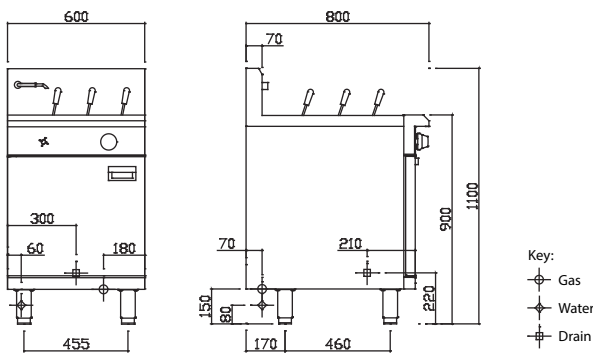

Pasta Cooker

- 78 mj jet burner with pilot, FFD and piezo ignition
- Adjustable thermostat accurately controls water temp
- Water purifying overflow system to remove excess starch
- High temperature cut-out safety mechanism
- Marine grade 1.5mm 316 stainless steel tank
- 50 litre tank capacity
- Tank filter insert 0.9mm 304 stainless steel
- Drain back basket stand 1.2mm 304 stainless steel
- Rear laundry arm with controls located on front panel
- Includes 9 baskets 0.7mm 304 perforated stainless steel
- Safety release tank drainage valve at bottom of unit

Overall Construction

- Heavy duty construction
- Constructed 0.9mm 304 stainless steel door
- Fiberfrax Durablanket insulation on both sides of tank
- Welded 1.2mm 304 stainless steel front hob
- Front and side panels 0.9mm 304 stainless steel
- Splashback 1.2 mm 304 stainless steel

Dimensions

- 600mm x 800mm x 1100mm H
- Working height 900mm
- Weight 84kg
- Packed dimensions 640mm x 860mm x 1260mm H
- Packed weight 104kg

Connections

- Gas 3/4" BSP male
- Gas 180mm from right, 70mm from rear, 150mm from floor
- Supplied with gas regulator (specify Nat or LP on order)
- Water inlet 1/2" copper tube
- Water 60mm from left, 70 mm from rear, 80mm from floor
- Drain 1" BSP male
- Drain 300mm from left, 210mm from front, 220mm floor

Cleaning & Servicing

- Easy access to all parts & components from front
- Removable baskets and inserts

Options/Accessories

- Additional pasta baskets
- Joining caps
- RH and LH side shields
- Rear Castors

Model	Description	Nat Gas	LP Gas
PC-60	9 basket pasta cooker	78 mj	78 mj