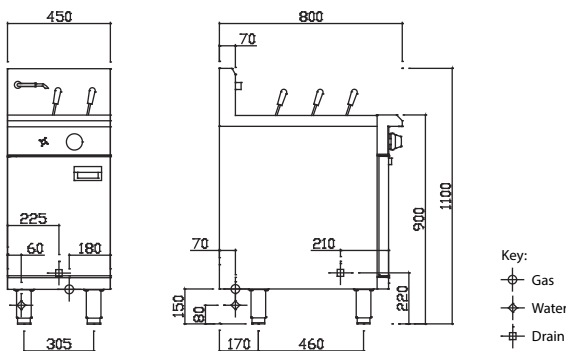

Pasta Cooker

- 63 mj jet burner with pilot, FFD and piezo ignition
- Adjustable thermostat accurately controls water temp
- Water purifying overflow system to remove excess starch
- High temperature cut-out safety mechanism
- Marine grade 1.5mm 316 stainless steel tank
- 35 litre tank capacity
- Tank filter insert 0.9mm 304 stainless steel
- Drain back basket stand 1.2mm 304 stainless steel
- Rear laundry arm with controls located on front panel
- Includes 6 baskets 0.7mm 304 perforated stainless steel
- Safety release tank drainage valve at bottom of unit

Overall Construction

- Heavy duty construction
- Constructed 0.9mm 304 stainless steel door
- Fiberfrax Durablanket insulation on both sides of tank
- Welded 1.2mm 304 stainless steel front hob
- Front and side panels 0.9mm 304 stainless steel
- Splashback 1.2 mm 304 stainless steel

Dimensions

- 450mm x 800mm x 1100mm H
- Working height 900mm
- Weight 74kg
- Packed dimensions 640mm x 860mm x 1260mm H
- Packed weight 94kg

Connections

- Gas 3/4" BSP male
- Gas 180mm from right, 70mm from rear, 150mm from floor
- Supplied with gas regulator (specify Nat or LP on order)
- Water inlet 1/2" copper tube
- Water 60mm from left, 70 mm from rear, 80mm from floor
- Drain 1" BSP male
- Drain 225mm from left, 210mm from front, 220mm floor

Cleaning & Servicing

- Easy access to all parts & components from front
- Removable baskets and inserts

Options/Accessories

- Additional pasta baskets
- Joining caps
- RH and LH side shields
- Rear Castors

Model	Description	Nat Gas	LP Gas
PC-45	6 basket pasta cooker	63 mj	63 mj