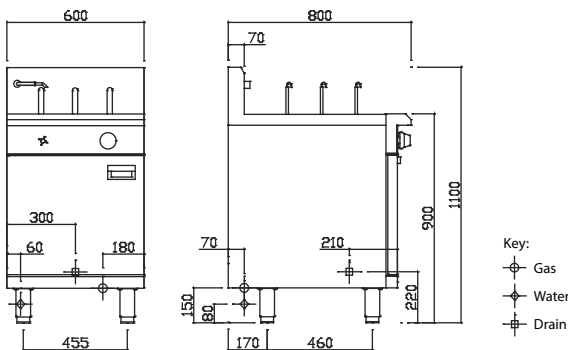

Noodle Cooker

- 78 mj jet burner with pilot, FFD and piezo ignition
- Adjustable thermostat accurately controls water temp
- Water purifying overflow system to remove excess starch
- High temperature cut-out safety mechanism
- Marine grade 1.5mm 316 stainless steel tank
- 50 litre tank capacity
- Tank filter insert 0.9mm 304 stainless steel
- Drain back basket stand 1.2mm 304 stainless steel
- Fixed position rear water spout for efficient tank filling
- Includes 9 baskets 0.7mm 304 perforated stainless steel
- Safety release tank drainage valve at bottom of unit

Overall Construction

- Heavy duty construction
- Constructed 0.9mm 304 stainless steel door
- Fiberfrax Durablanket insulation on both sides of tank
- Welded 1.2mm 304 stainless steel front hob
- Front and side panels 0.9mm 304 stainless steel
- Splashback 1.2 mm 304 stainless steel
- Includes stainless steel legs with 55mm adjustable range

Dimensions

- 600mm x 800mm x 1100mm H
- Working height 900mm
- Weight 84kg
- Packed dimensions 640mm x 860mm x 1260mm H
- Packed weight 104kg

Connections

- Gas 3/4" BSP male
- Gas 180mm from right, 70mm from rear, 150mm from floor
- Supplied with gas regulator (specify Nat or LP on order)
- Water inlet 1/2" copper tube
- Water 60mm from left, 70mm from rear, 80mm from floor
- Drain 1" BSP male
- Drain 300mm from left, 210mm from front, 220mm floor

Cleaning & Servicing

- Easy access to all parts & components from front
- Removable baskets and inserts

Options/Accessories

- Additional noodle baskets
- Joining caps
- RH and LH side shields
- Rear castors

	Model	Description	Nat Gas	LP Gas
	NC-60	9 basket noodle cooker	78 mj	78 mj
	NC-60-A	6 basket & 2 soup pots	78 mj	78 mj