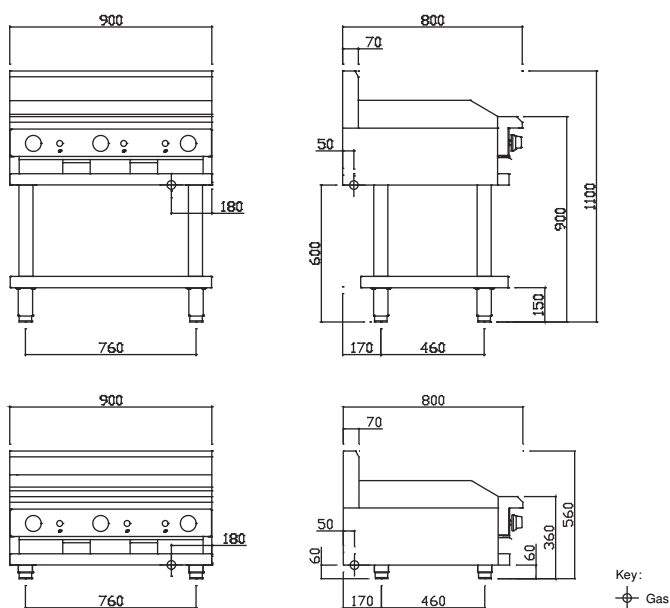

Technical Specifications for CS-9P, CS-6P3C

PROFESSIONAL

- 21mm thick mild steel griddle plate
- Chrome and ribbed plate finishes optional
- Hotplate and chargrill combinations
- Available freestanding or as a benchtop model
- Modular Professional series design
- 24 month 'Platinum Warranty'
- Easy to clean and service

	Model	Description	Nat Gas	LP Gas
	CS-9P	900 grill	54 mj	54 mj
	CS-6P3C	600 grill, 300 bbq	69 mj	69 mj

Griddle/Hotplate

- 18 mj burners with pilot, FFD and piezo ignition
- Variable flame control valve with low flame setting
- 21mm thick mild steel griddle plate
- Top weld sealed hotplate sections
- CS-9P plate: 890mm x 540mm; 0.48m² cooking area
- CS-6P3C plate: 590mm x 540mm; 0.32m² cooking area
- 2mm 304 stainless steel splash guards
- Griddle oil bin 1.2mm stainless steel

Overall Construction

- Heavy duty construction
- Welded 1.2mm 304 stainless steel front hob
- Front and side panels 0.9mm 304 stainless steel
- Splashback 1.2 mm 304 stainless steel
- Stainless steel legs with 55mm height adjustment range

Dimensions

- 900mm x 800mm x 1100mm H
- 900mm x 800mm x 560mm H (benchtop)
- Working height 900mm
- Weight 115kg
- Packed dimensions 940mm x 860mm x 1260mm H
- Packed weight 140kg

Connections

- Gas 3/4" BSP male
- 180mm from right, 50mm from rear, 600mm from floor
- Benchtop model gas connection: 60mm from bottom
- Supplied with gas regulator (specify Nat or LP on order)