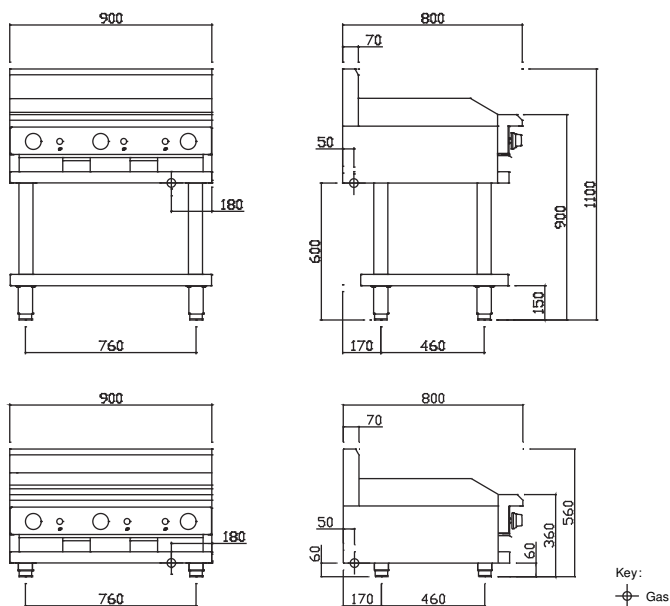

Technical Specifications for CS-9P, CS-6P3C

PROFESSIONAL

- 21mm thick mild steel griddle plate
- Chrome and ribbed plate finishes optional
- Hotplate and chargrill combinations
- Available freestanding or as a benchtop model
- Modular Professional series design
- 24 month 'Platinum Warranty'
- Easy to clean and service

Griddle/Hotplate

- 18 mj burners with pilot, FFD and piezo ignition
- Variable flame control valve with low flame setting
- 21mm thick mild steel griddle plate
- Top weld sealed hotplate sections
- CS-9P plate: 890mm x 540mm; 0.48m² cooking area
- CS-6P3C plate: 590mm x 540mm; 0.32m² cooking area
- 2mm 304 stainless steel splash guards
- Griddle oil bin 1.2mm stainless steel

Overall Construction

- Heavy duty construction
- Welded 1.2mm 304 stainless steel front hob
- Front and side panels 0.9mm 304 stainless steel
- Splashback 1.2 mm 304 stainless steel
- Stainless steel legs with 55mm height adjustment range

Dimensions

- 900mm x 800mm x 1100mm H
- 900mm x 800mm x 560mm H (benchtop)
- Working height 900mm
- Weight 115kg
- Packed dimensions 940mm x 860mm x 1260mm H
- Packed weight 140kg

Connections

- Gas 3/4" BSP male
- 180mm from right, 50mm from rear, 600mm from floor
- Benchtop model gas connection: 60mm from bottom
- Supplied with gas regulator (specify Nat or LP on order)